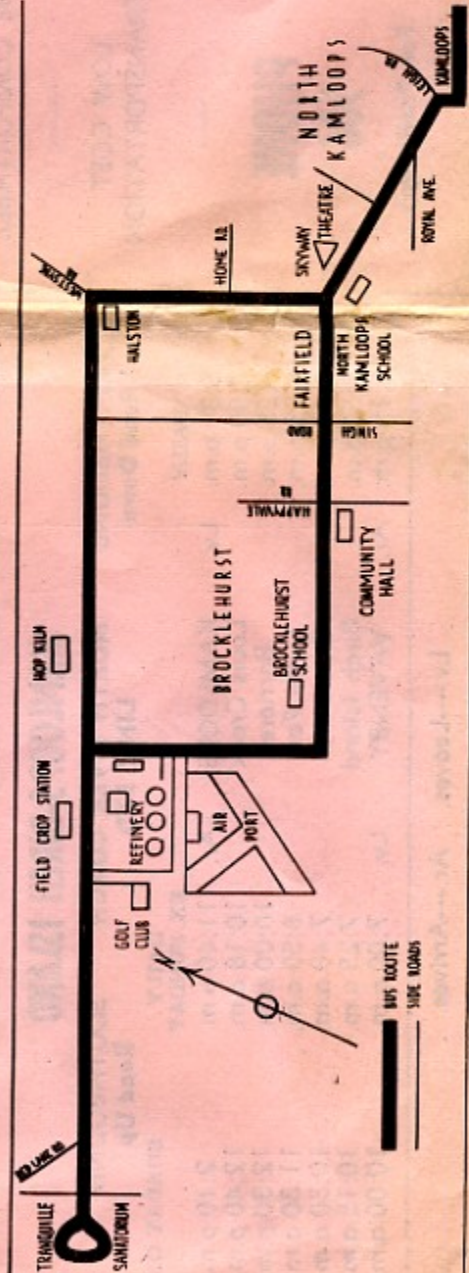

SUNDAY AND HOLIDAY SERVICE

101	7:00 a.m.	7:08 a.m.	7:10 a.m.	8:17 a.m.	7:17 a.m.	7:20 a.m.	7:30 a.m.
102	8:00 a.m.	8:08 a.m.	8:10 a.m.	9:17 a.m.	8:17 a.m.	8:20 a.m.	8:30 a.m.
103	12:01 p.m.	12:08 p.m.	12:10 p.m.	1:17 p.m.	12:17 p.m.	12:20 p.m.	12:30 p.m.
104	3:00 p.m.	3:08 p.m.	3:10 p.m.	4:17 p.m.	3:20 p.m.	3:20 p.m.	3:30 p.m.
105	4:00 p.m.	4:08 p.m.	4:10 p.m.	5:22 p.m.	4:17 p.m.	4:20 p.m.	4:30 p.m.
106	5:05 p.m.	5:13 p.m.	5:15 p.m.	6:12 p.m.	5:25 p.m.	5:25 p.m.	5:35 p.m.
107	7:30 p.m.	7:38 p.m.	7:40 p.m.	8:47 p.m.	6:15 p.m.	6:15 p.m.	6:25 p.m.
108	9:30 p.m.	9:38 p.m.	9:40 p.m.	11:17 p.m.	7:47 p.m.	7:50 p.m.	8:00 p.m.
109	11:00 p.m.	11:08 p.m.	11:10 p.m.	12:17 a.m.	8:47 p.m.	8:50 p.m.	10:00 p.m.
110	12:01 a.m.	12:08 a.m.	12:10 a.m.	12:17 a.m.	11:17 p.m.	11:20 p.m.	11:30 p.m.
					12:17 a.m.	12:20 a.m.	12:30 a.m.

TRANQUILLE SANATORIUM VISITING HOURS

Morning—10 a.m. to 12 noon
Afternoon—3 to 5 p.m.
Evening—7:30 to 9 p.m.