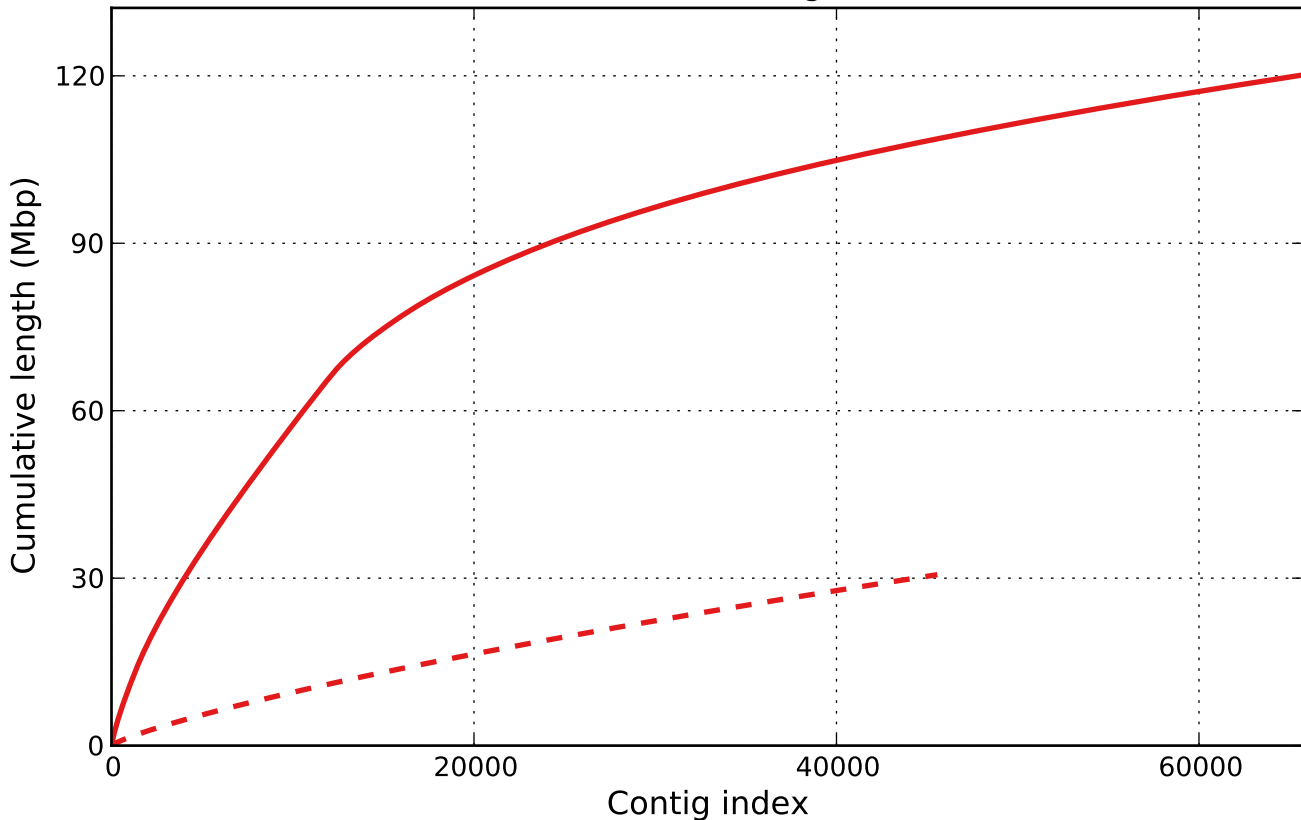

Cumulative length

— SOAPdenovo2.scafSeq - - - SOAPdenovo2.scafSeq_broken