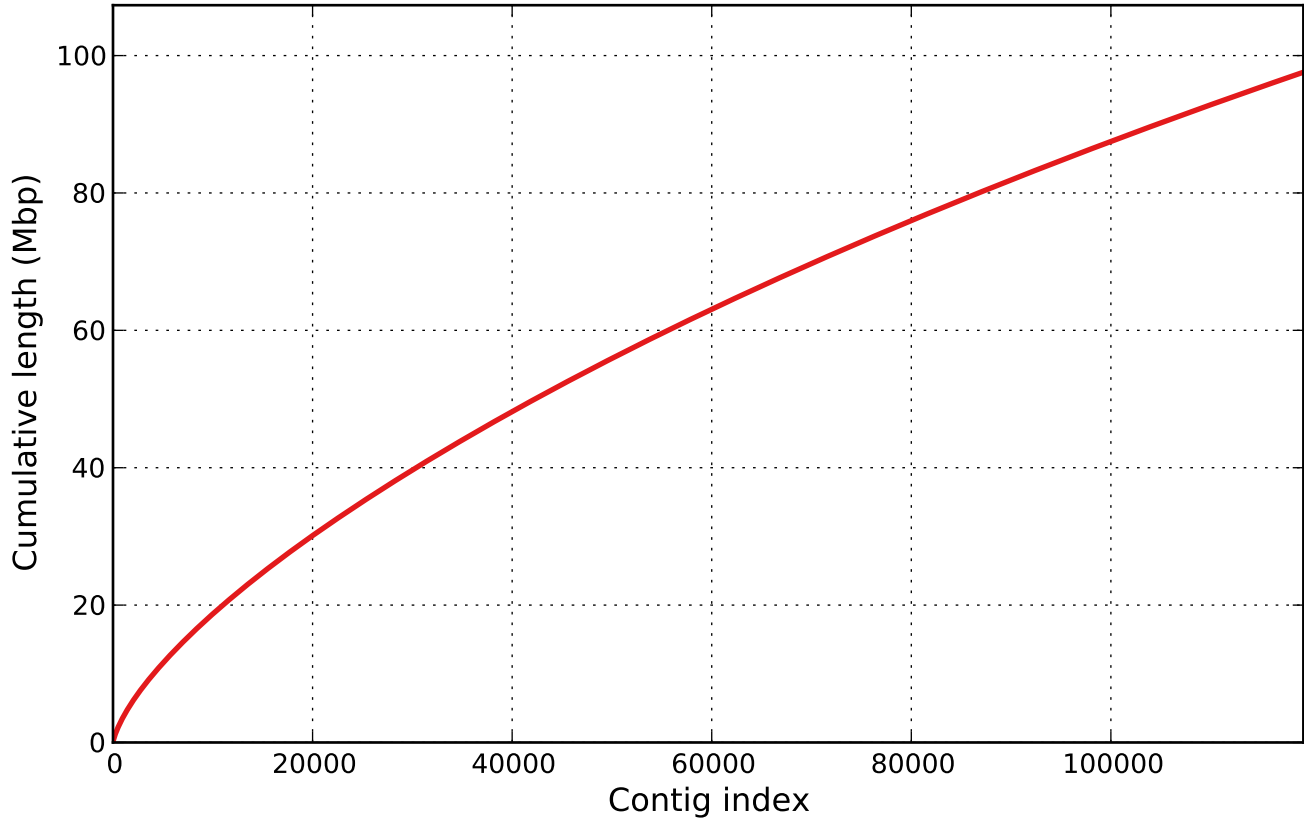

Report

	abyss1-8
# contigs (≥ 0 bp)	2057680
# contigs (≥ 1000 bp)	21457
# contigs (≥ 5000 bp)	102
# contigs (≥ 10000 bp)	4
# contigs (≥ 25000 bp)	0
# contigs (≥ 50000 bp)	0
Total length (≥ 0 bp)	314857855
Total length (≥ 1000 bp)	31592972
Total length (≥ 5000 bp)	651886
Total length (≥ 10000 bp)	51339
Total length (≥ 25000 bp)	0
Total length (≥ 50000 bp)	0
# contigs	119292
Largest contig	13954
Total length	97576917
GC (%)	54.20
N50	804
N75	624
L50	40764
L75	75449
# N's per 100 kbp	34.49

All statistics are based on contigs of size ≥ 500 bp, unless otherwise noted (e.g., "# contigs (≥ 0 bp)" and "Total length (≥ 0 bp)" include all contigs).

abyss1-8

Cumulative length

abyss1-8

abyss1-8

abyss1-8 GC content