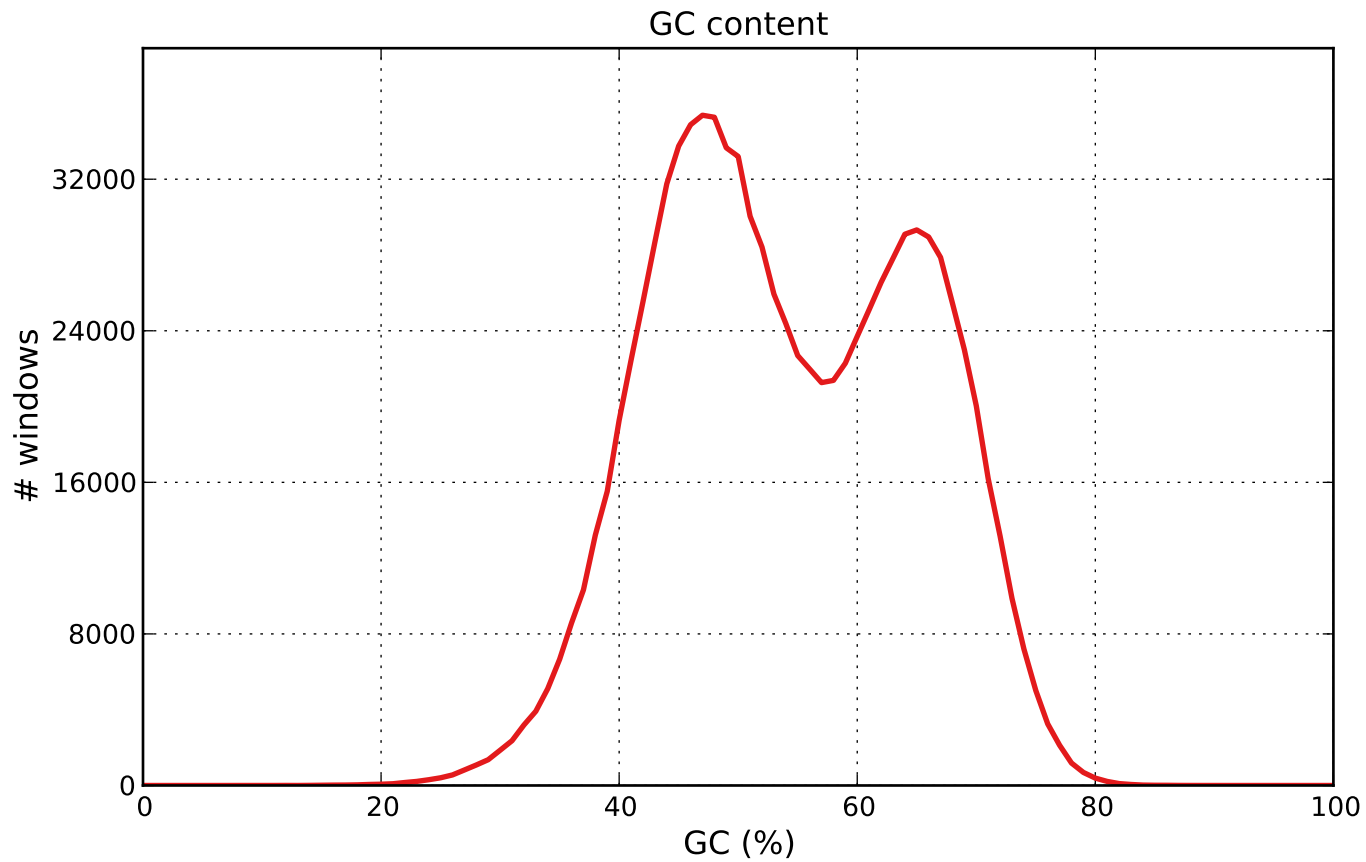

All statistics are based on contigs of size ≥ 500 bp, unless otherwise noted (e.g., "# contigs (≥ 0 bp)" and "Total length (≥ 0 bp)" include all contigs).

abyss1-8

Cumulative length

abyss1-8

abyss1-8

abyss1-8 GC content