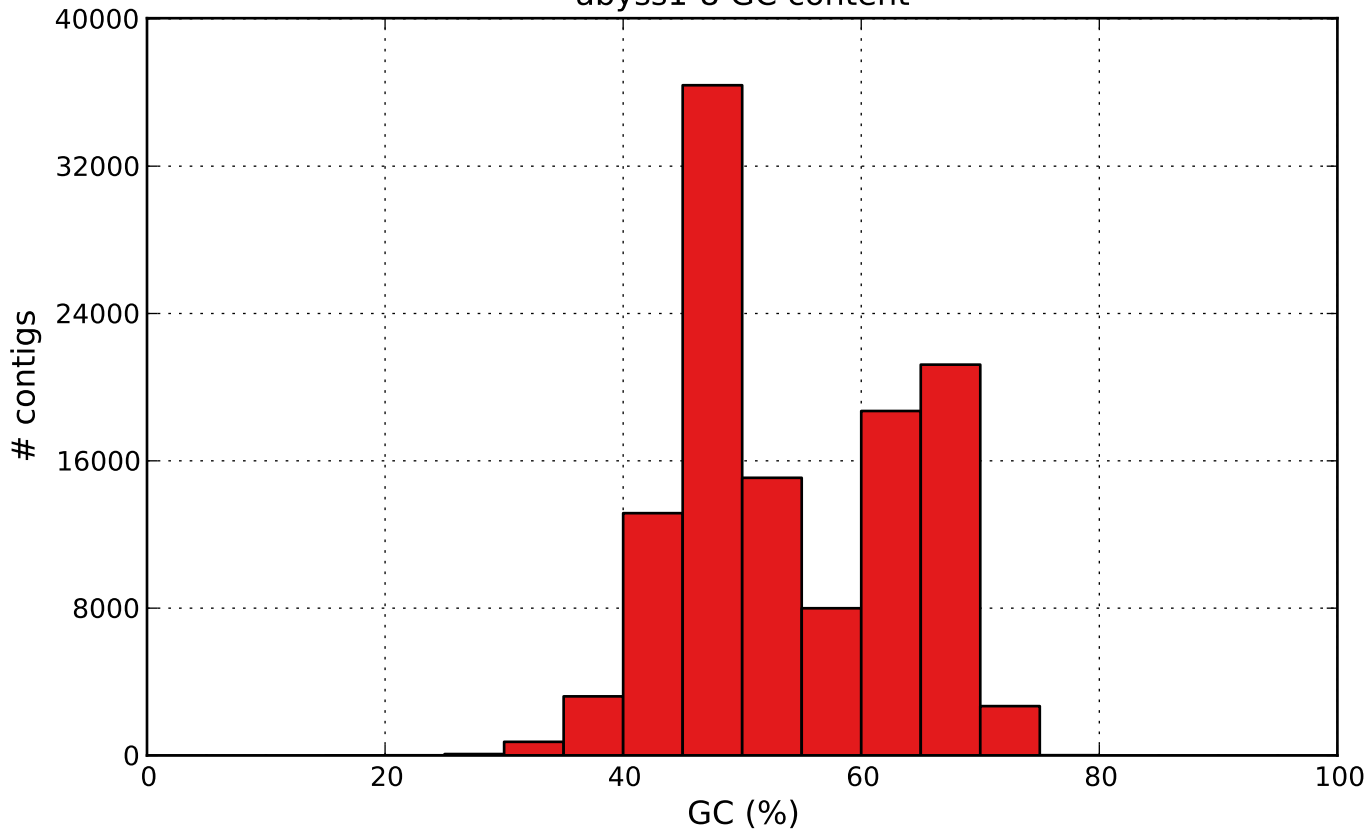

Report

	abyss1-8
# contigs (≥ 0 bp)	2057680
# contigs (≥ 1000 bp)	21457
# contigs (≥ 5000 bp)	102
# contigs (≥ 10000 bp)	4
# contigs (≥ 25000 bp)	0
# contigs (≥ 50000 bp)	0
Total length (≥ 0 bp)	314857855
Total length (≥ 1000 bp)	31592972
Total length (≥ 5000 bp)	651886
Total length (≥ 10000 bp)	51339
Total length (≥ 25000 bp)	0
Total length (≥ 50000 bp)	0
# contigs	119292
Largest contig	13954
Total length	97576917
GC (%)	54.20
N50	804
N75	624
L50	40764
L75	75449
# N's per 100 kbp	34.49

All statistics are based on contigs of size ≥ 500 bp, unless otherwise noted (e.g., "# contigs (≥ 0 bp)" and "Total length (≥ 0 bp)" include all contigs).

abyss1-8

Cumulative length

abyss1-8

abyss1-8

abyss1-8 GC content