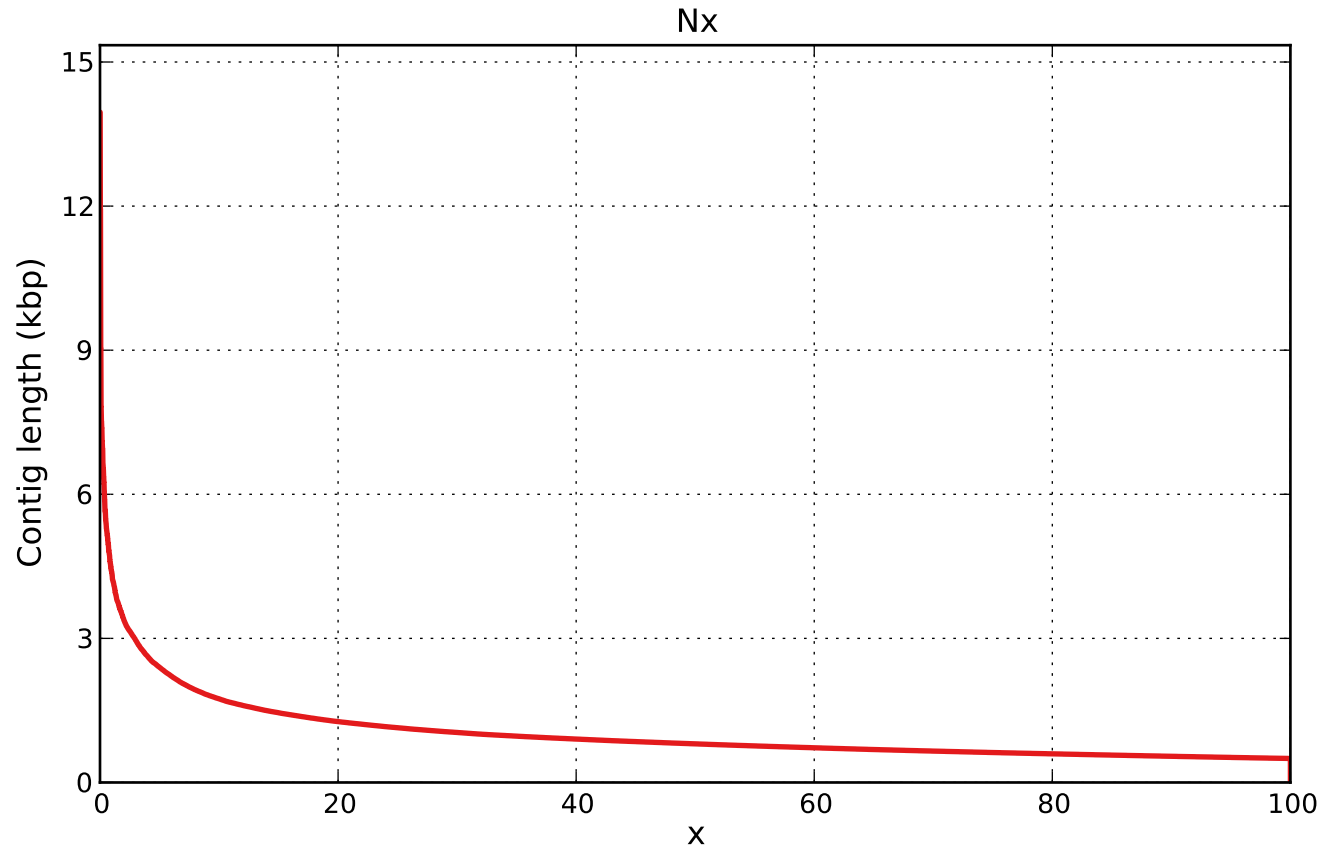

Report

	abyss1-8
# contigs (≥ 0 bp)	2057680
# contigs (≥ 1000 bp)	21457
# contigs (≥ 5000 bp)	102
# contigs (≥ 10000 bp)	4
# contigs (≥ 25000 bp)	0
# contigs (≥ 50000 bp)	0
Total length (≥ 0 bp)	314857855
Total length (≥ 1000 bp)	31592972
Total length (≥ 5000 bp)	651886
Total length (≥ 10000 bp)	51339
Total length (≥ 25000 bp)	0
Total length (≥ 50000 bp)	0
# contigs	119292
Largest contig	13954
Total length	97576917
GC (%)	54.20
N50	804
N75	624
L50	40764
L75	75449
# N's per 100 kbp	34.49

All statistics are based on contigs of size ≥ 500 bp, unless otherwise noted (e.g., "# contigs (≥ 0 bp)" and "Total length (≥ 0 bp)" include all contigs).

abyss1-8

Cumulative length

abyss1-8

abyss1-8

abyss1-8 GC content