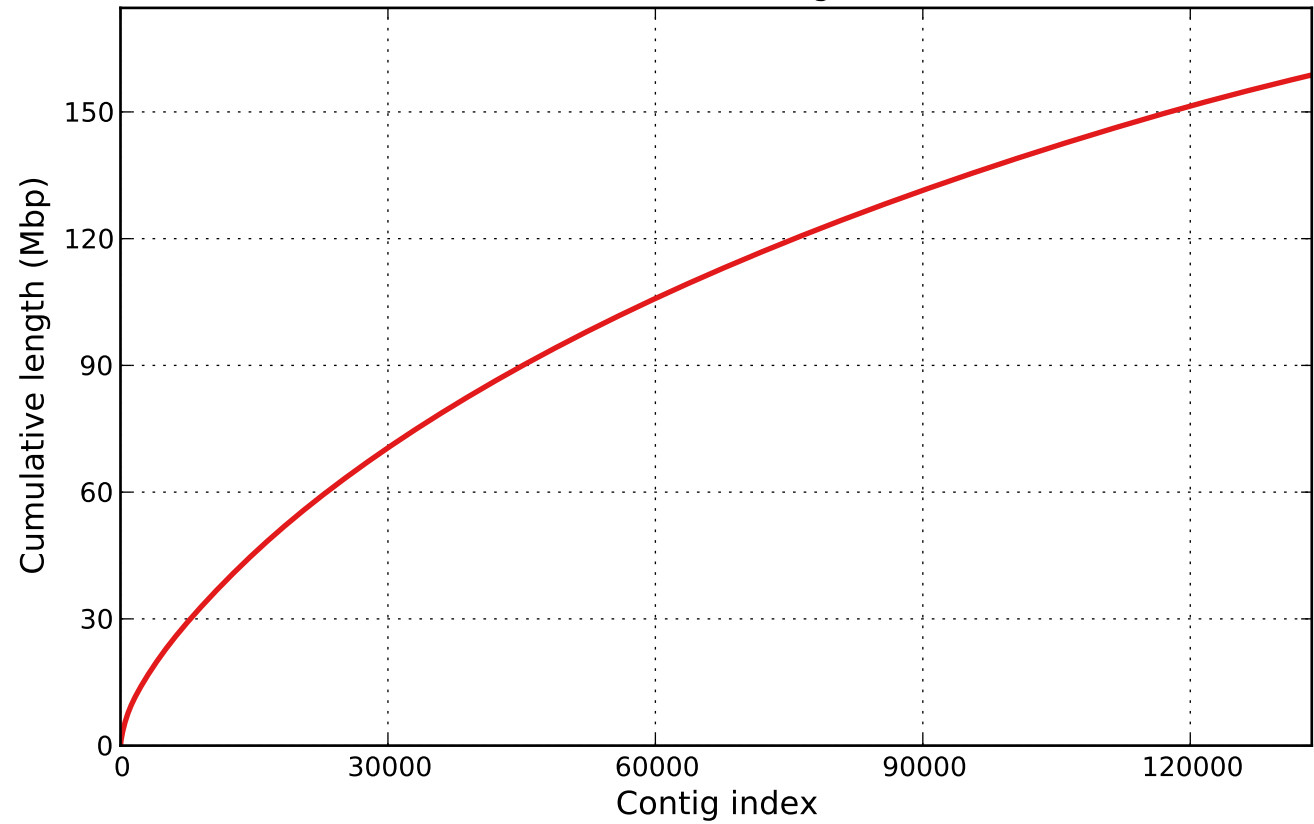

Cumulative length

— simplified\_contigs