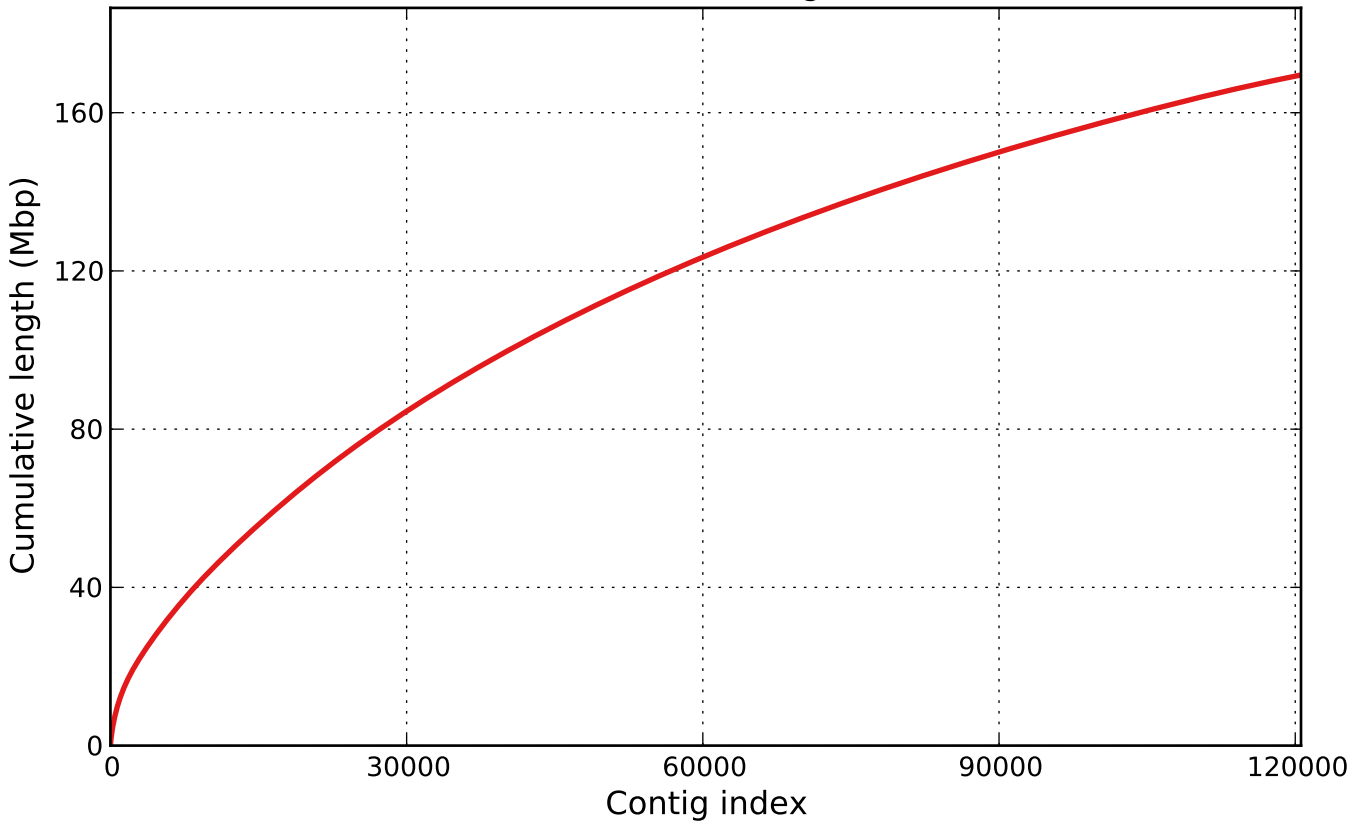

Cumulative length

— simplified_contigs