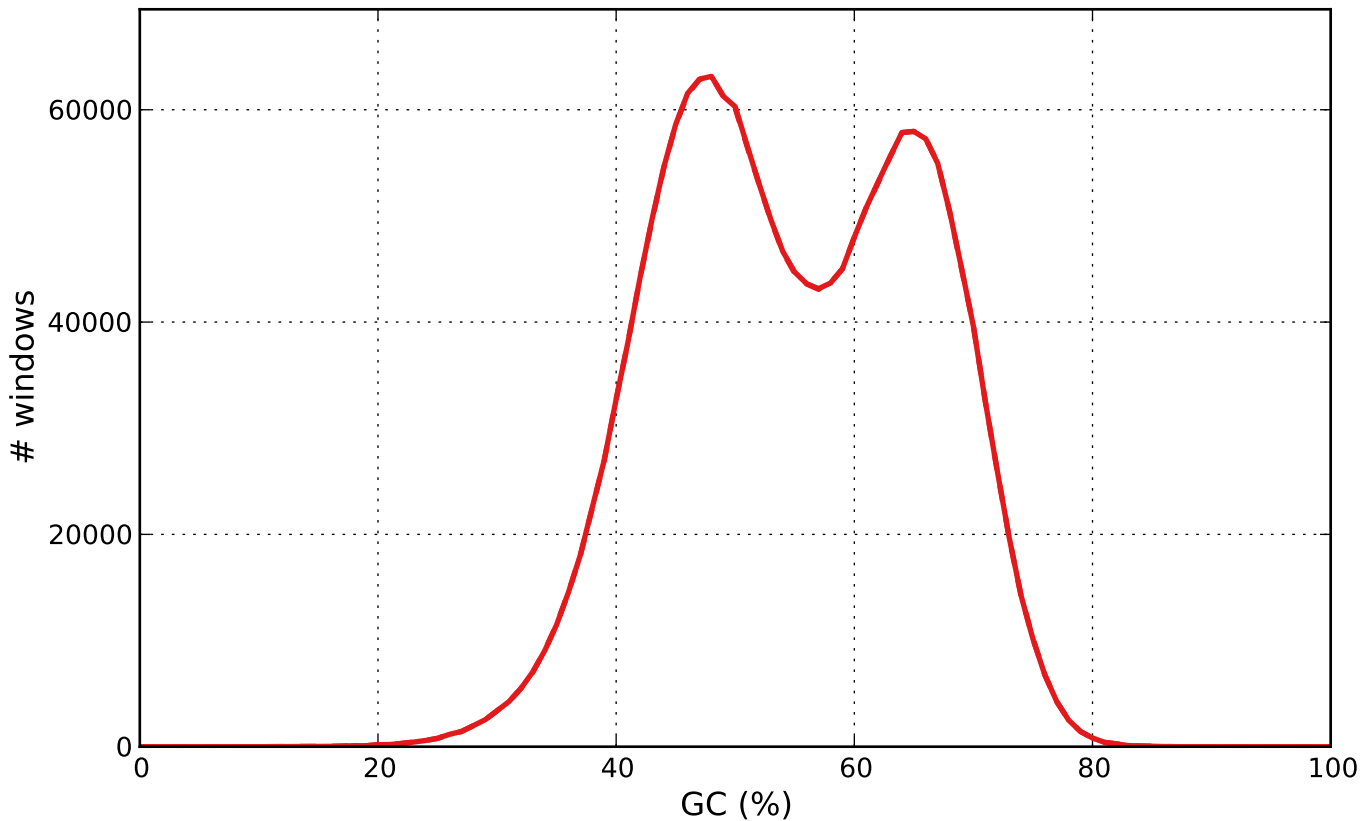

GC content

— scaffolds - - scaffolds_broken