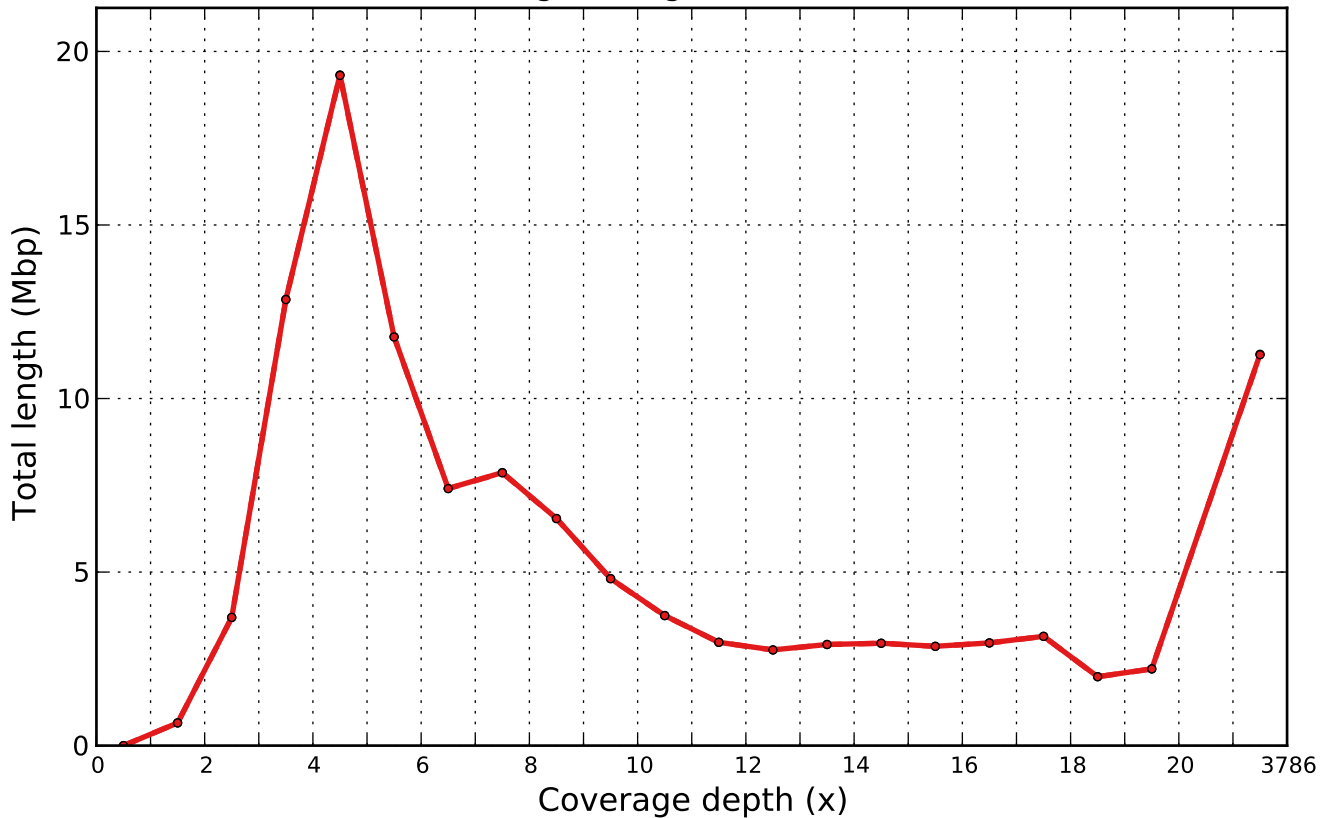

Coverage histogram (bin size: 1x)

—●— scaffolds - - -●- - - scaffolds_broken