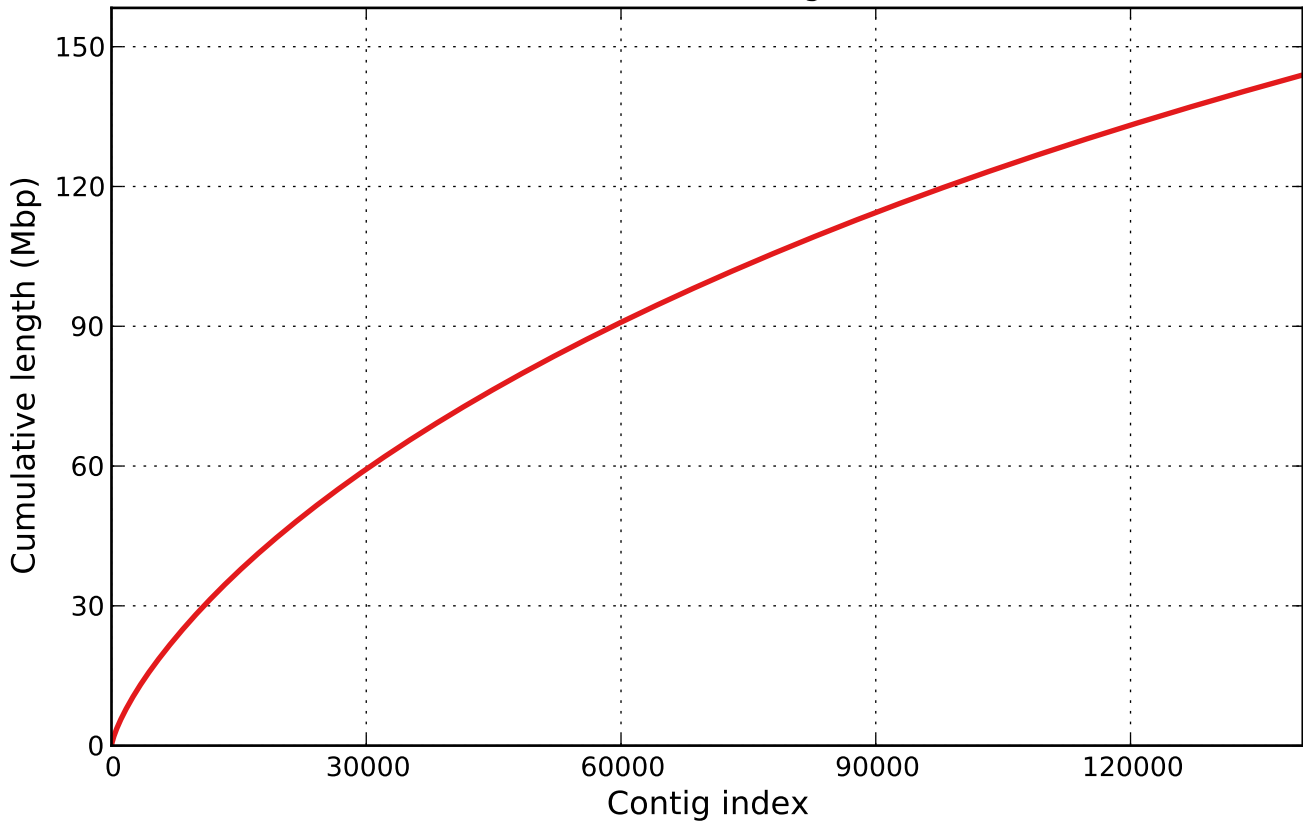

Cumulative length

— simplified_contigs