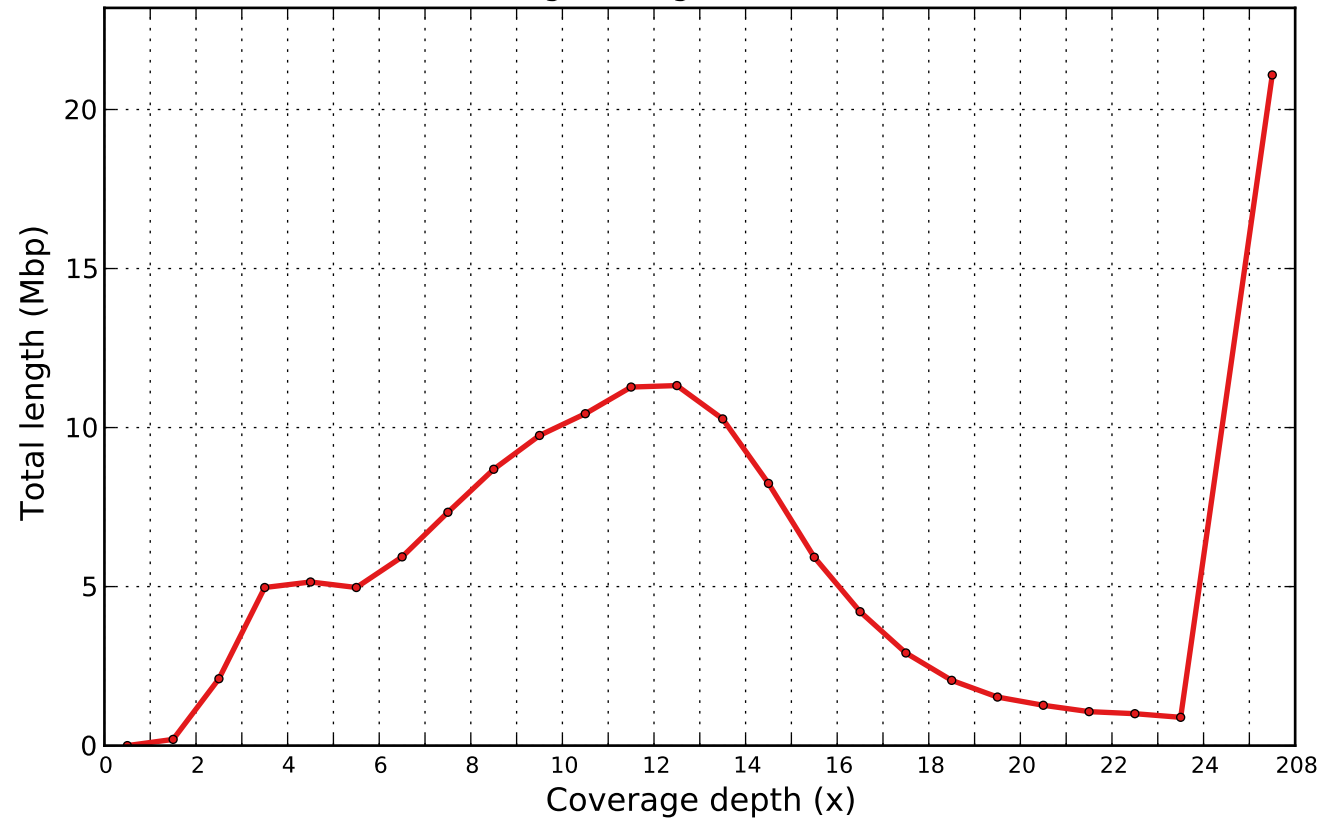

Coverage histogram (bin size: 1x)

● simplified_contigs