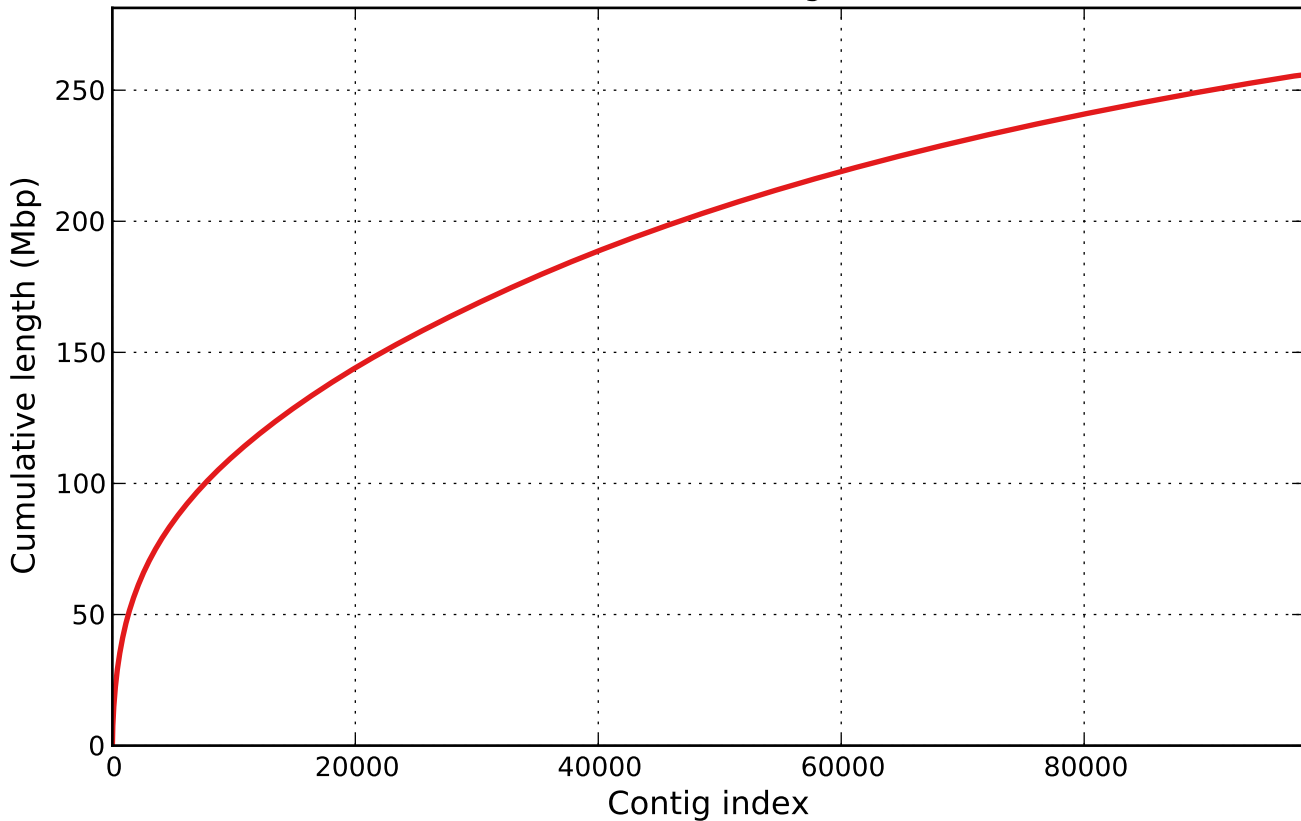

Cumulative length

— simplified_contigs