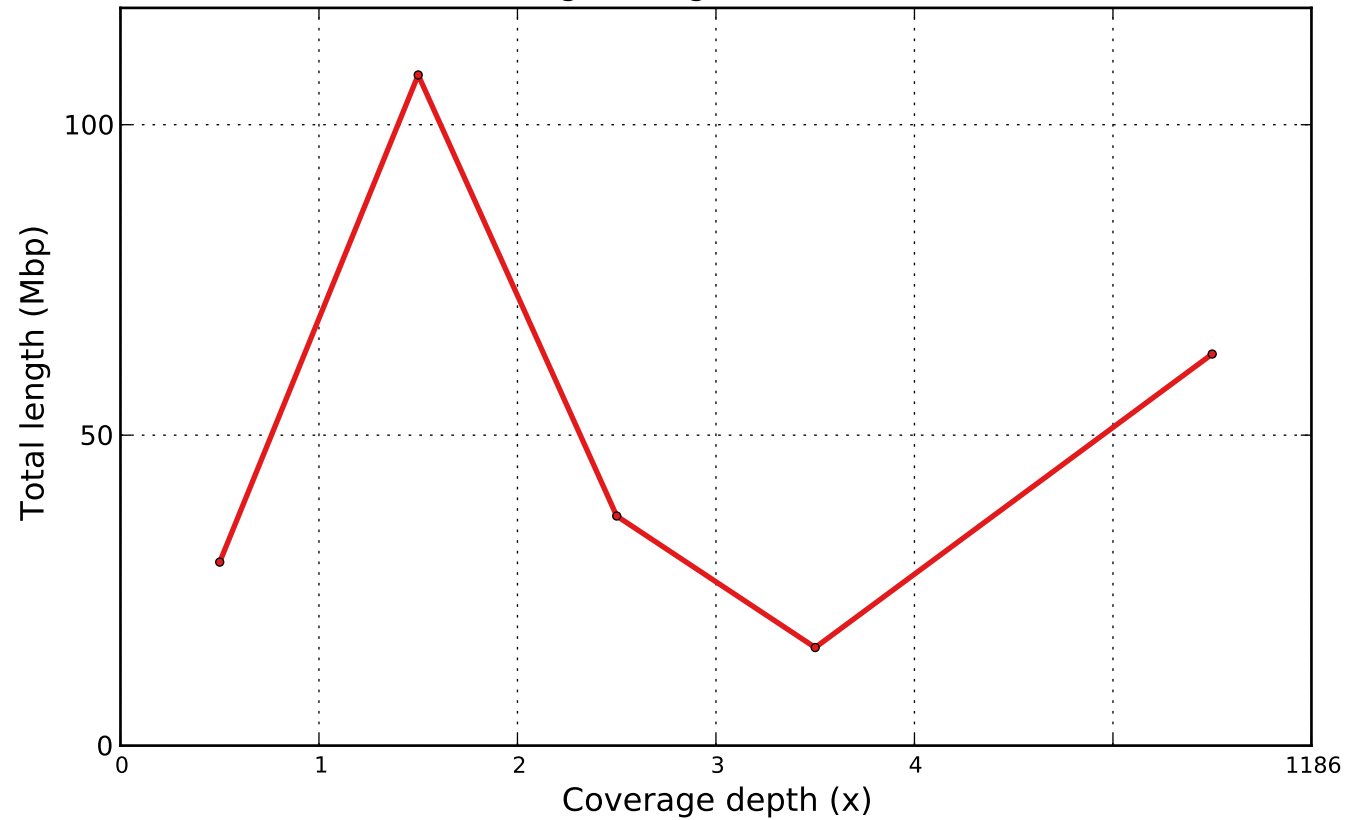

Coverage histogram (bin size: 1x)

● simplified_contigs