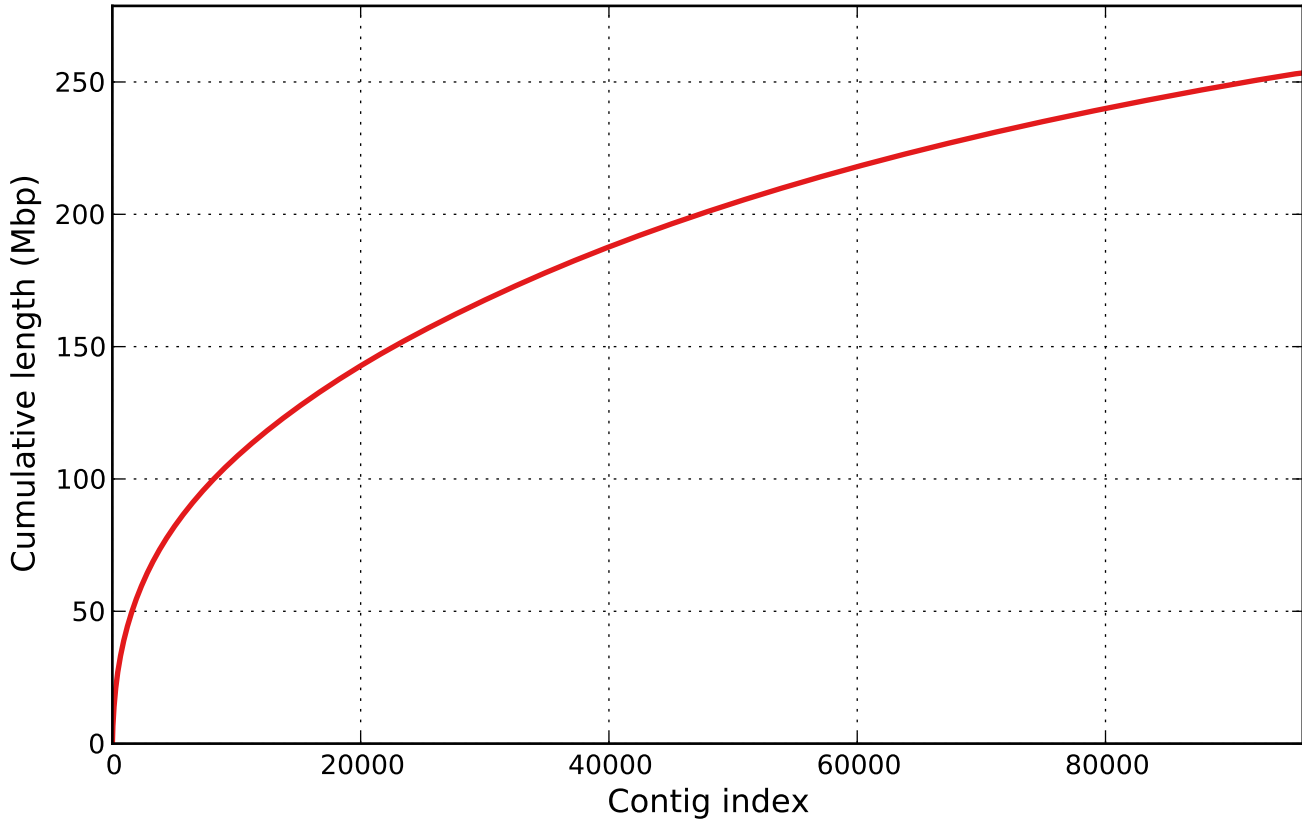

Cumulative length

— simplified\_contigs