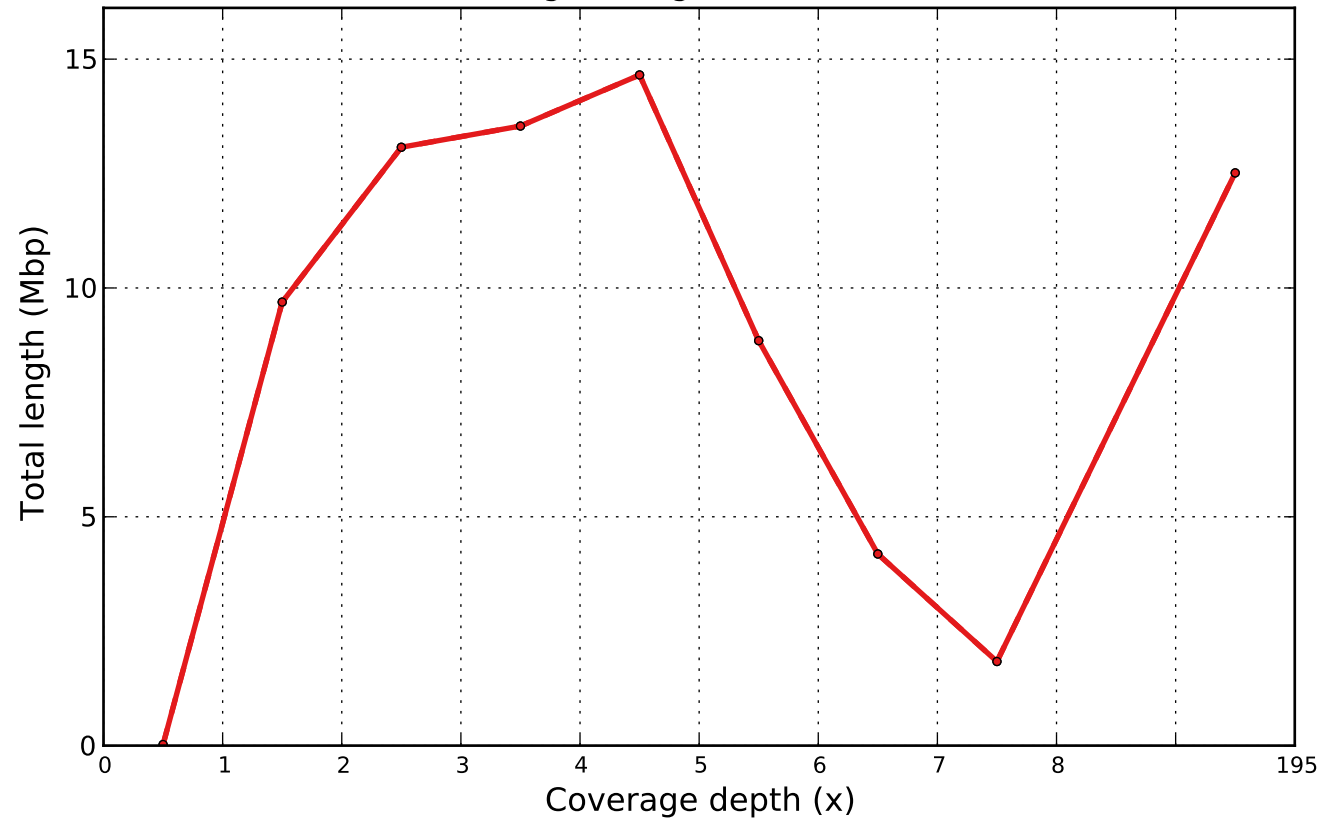

Coverage histogram (bin size: 1x)

● scaffolds ● scaffolds_broken