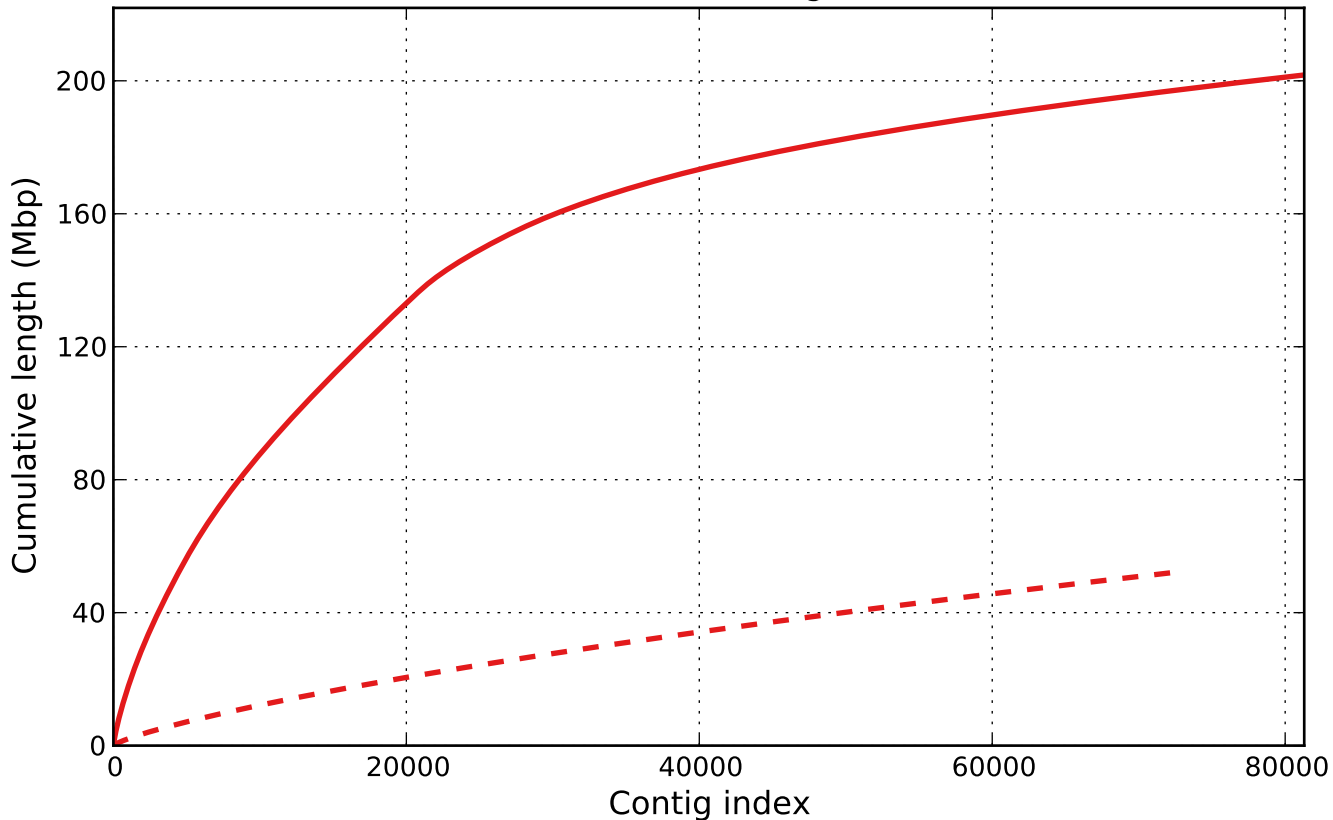

Cumulative length

— SOAPdenovo2.scafSeq    - - SOAPdenovo2.scafSeq\_broken