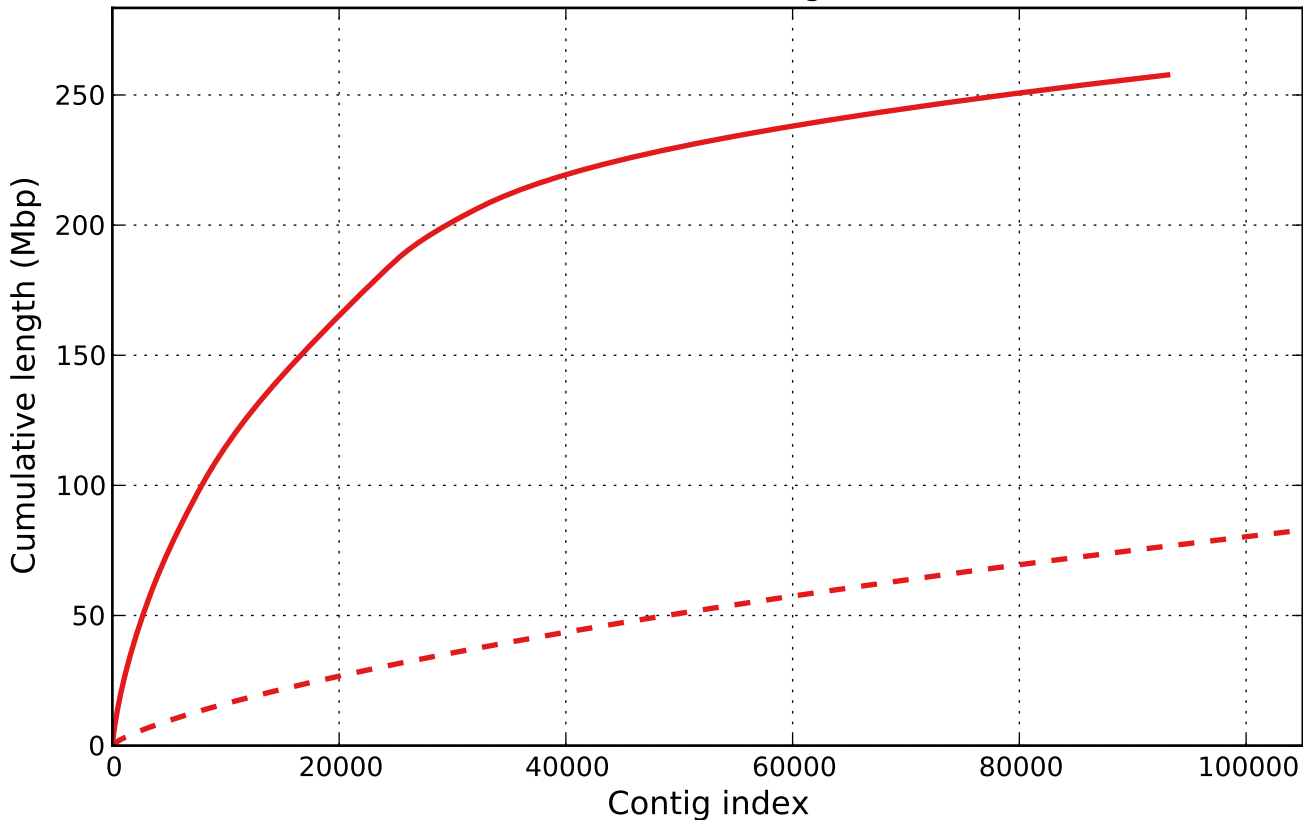

Cumulative length

— SOAPdenovo2-1.scafSeq    - - - SOAPdenovo2-1.scafSeq\_broken