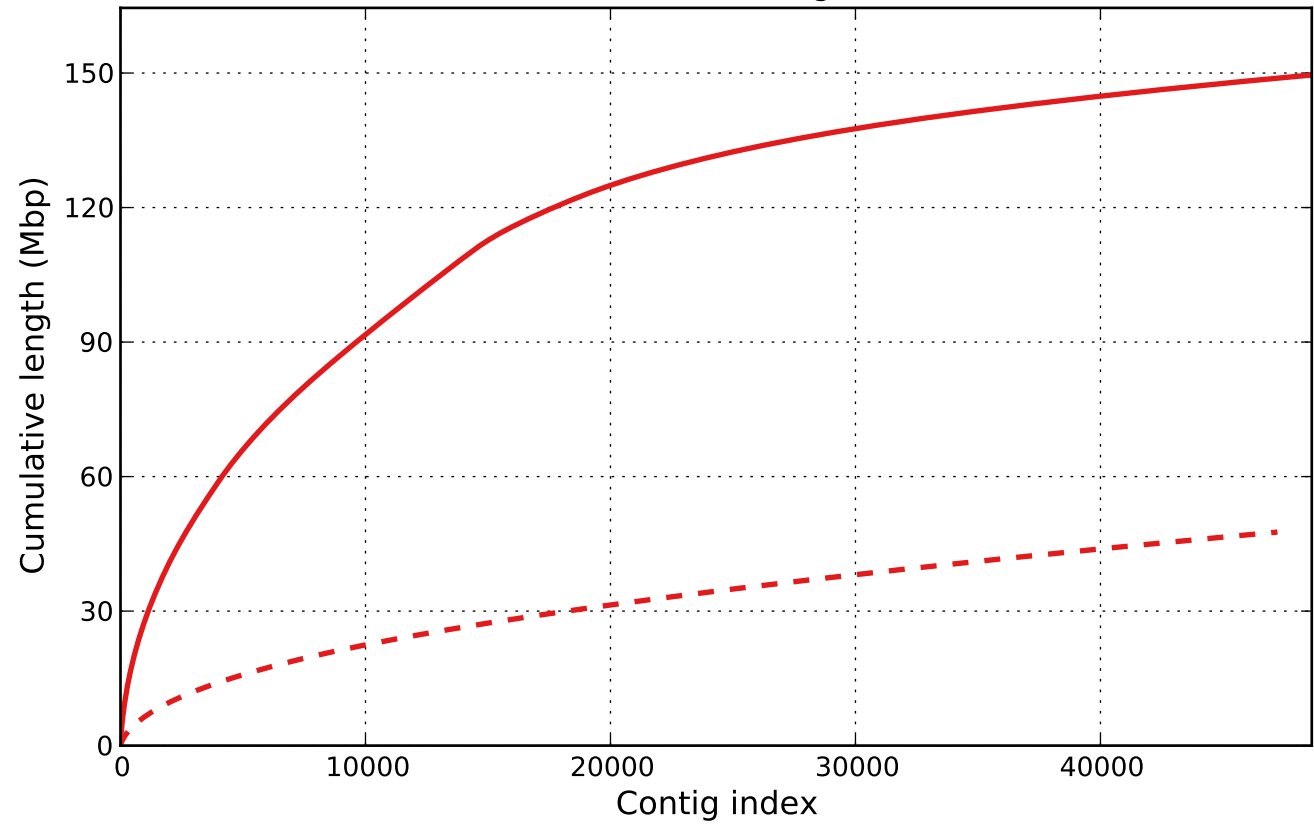

Cumulative length

— SOAPdenovo2.scafSeq    - - SOAPdenovo2.scafSeq\_broken