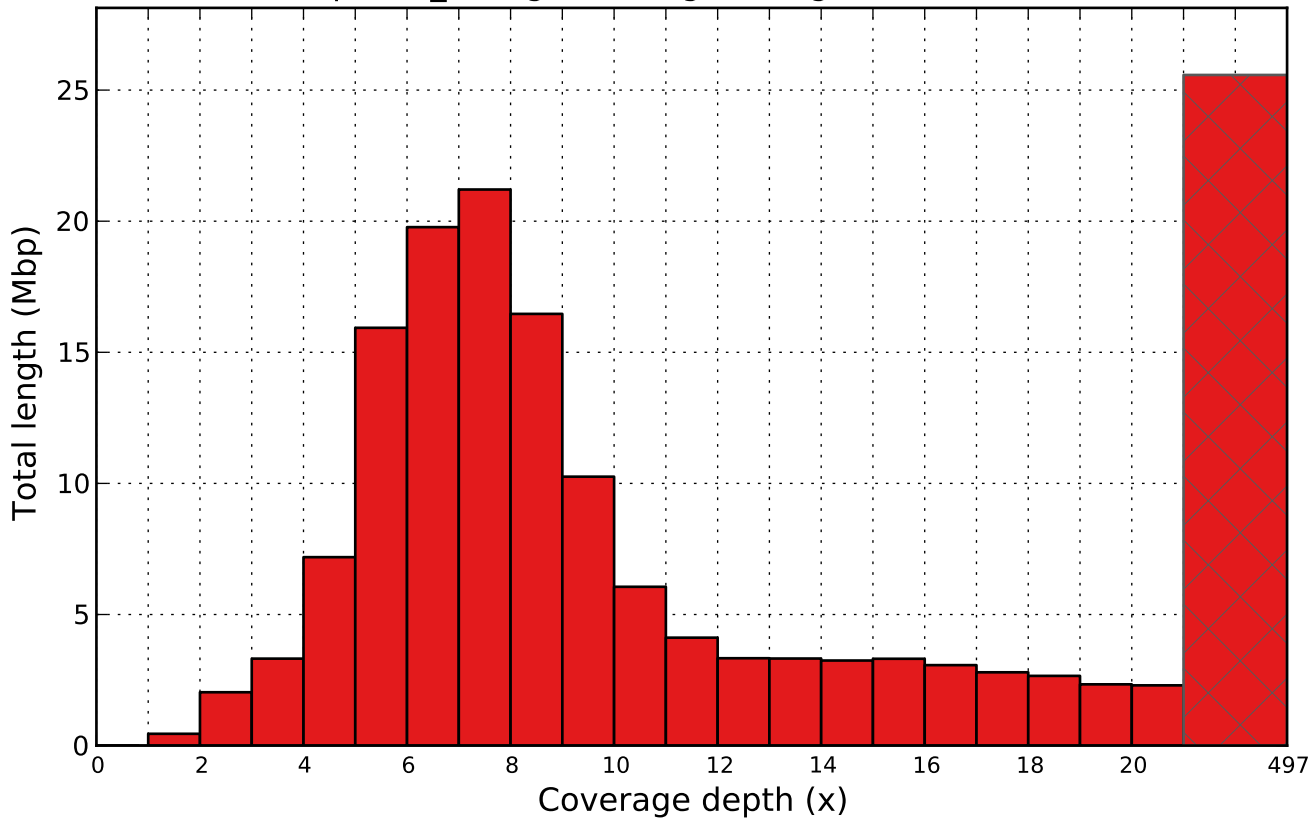

simplified\_contigs coverage histogram (bin size: 1x)

simplified\_contigs