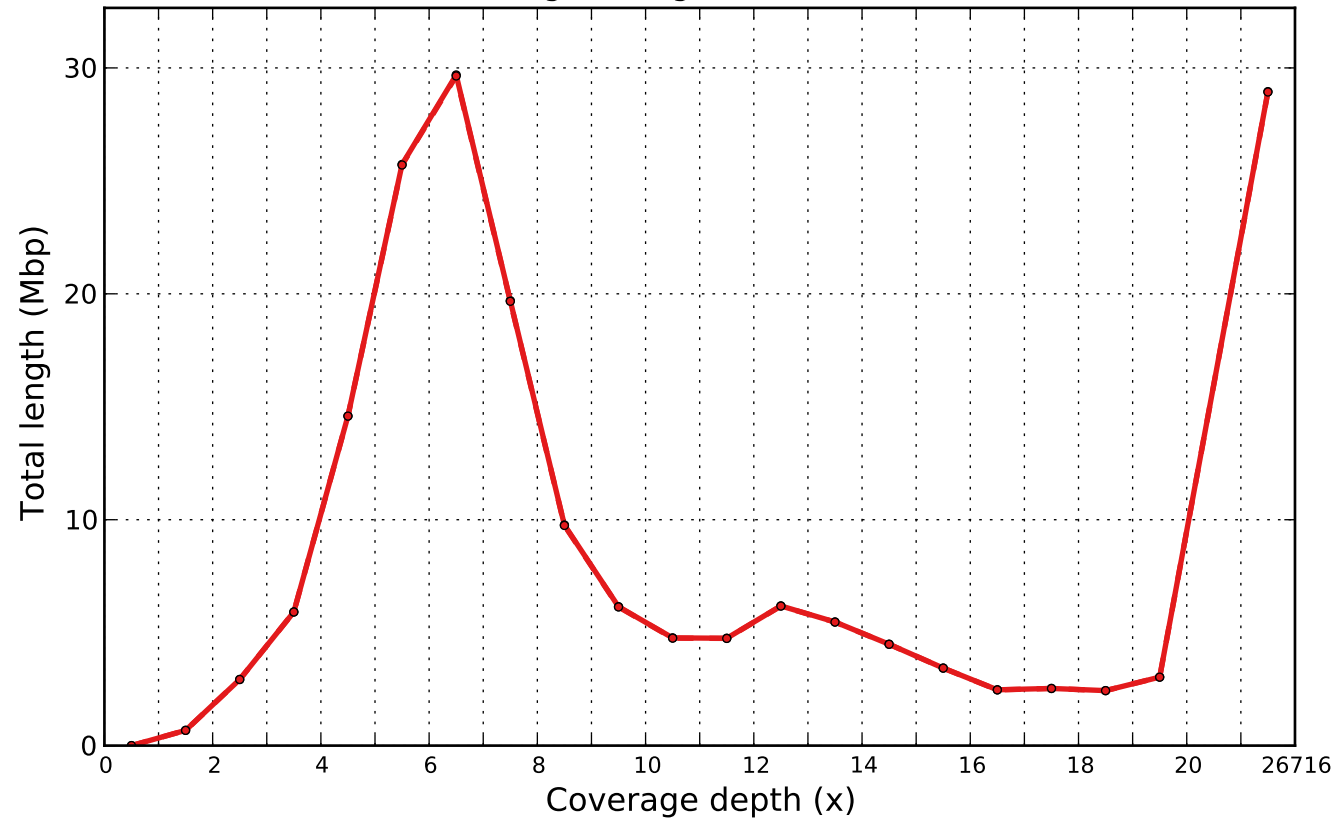

Coverage histogram (bin size: 1x)

—●— scaffolds    - - -●- - - scaffolds\_broken