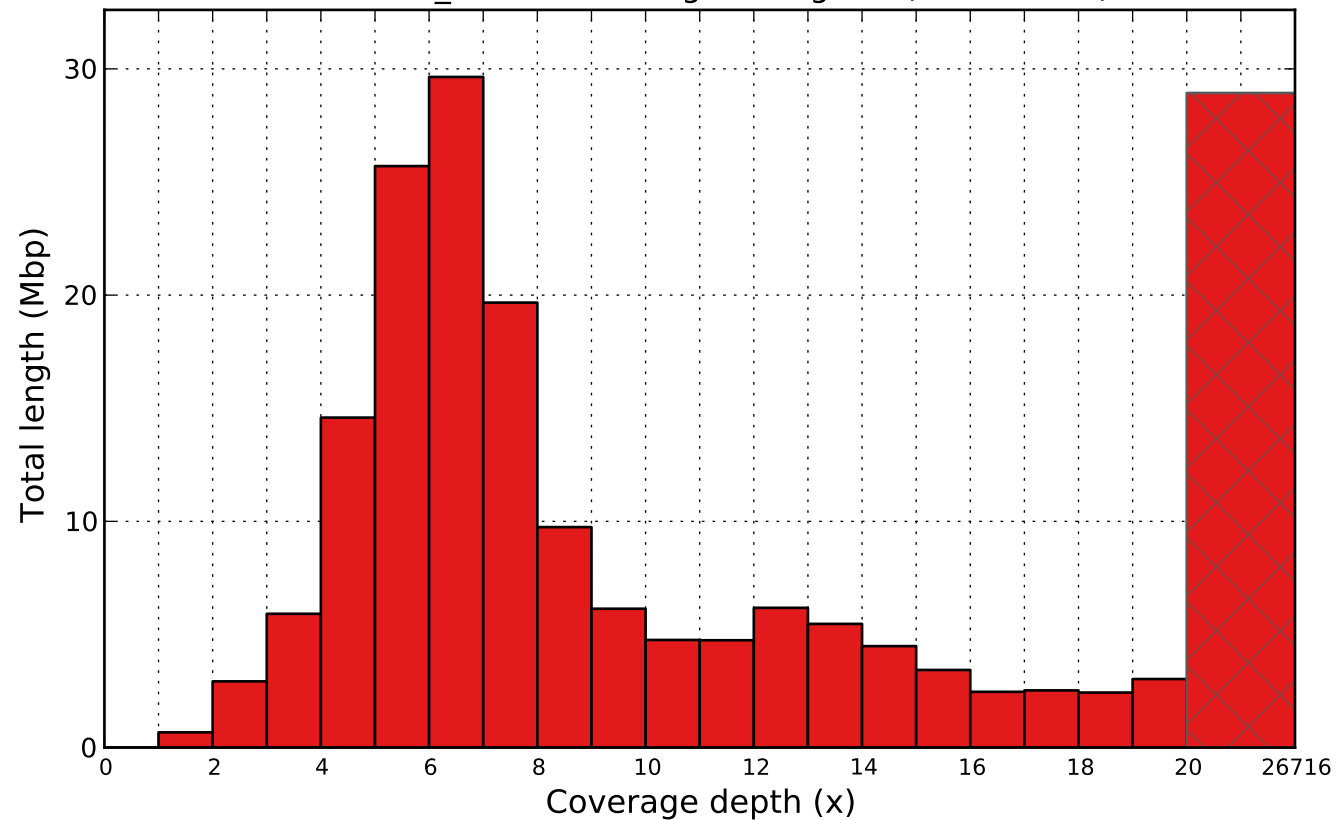

scaffolds\_broken coverage histogram (bin size: 1x)

scaffolds\_broken