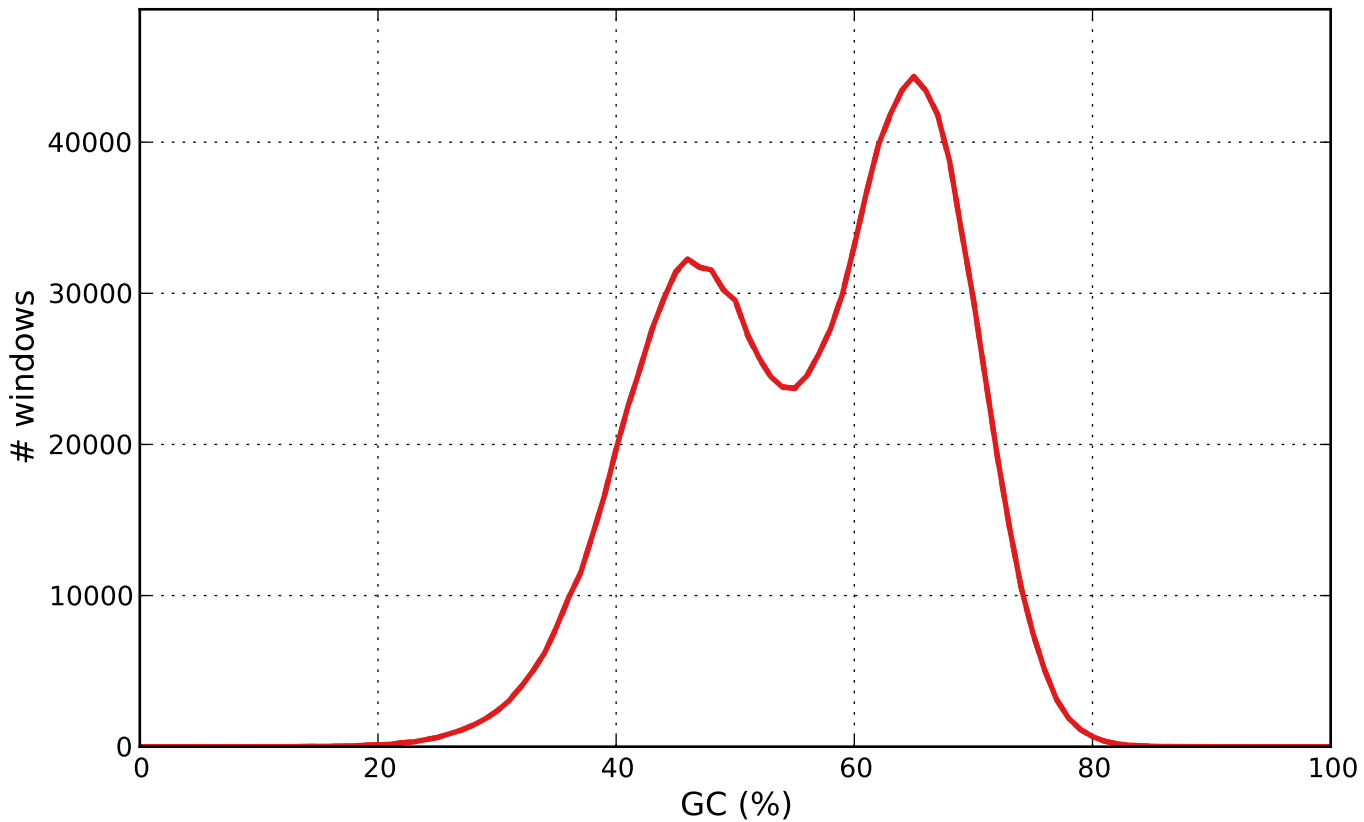

GC content

— scaffolds - - - scaffolds_broken