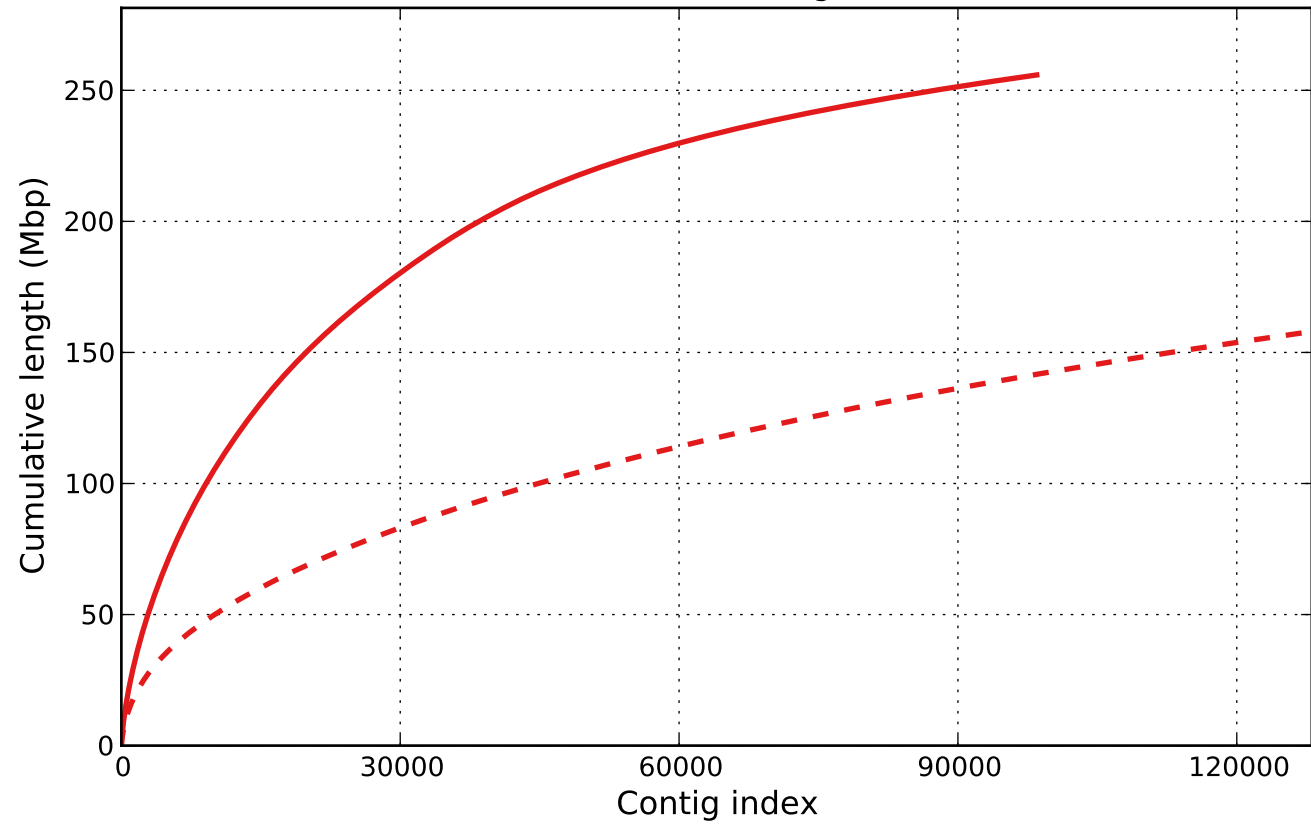

Cumulative length

— SOAPdenovo2-1.scafSeq - - SOAPdenovo2-1.scafSeq_broken