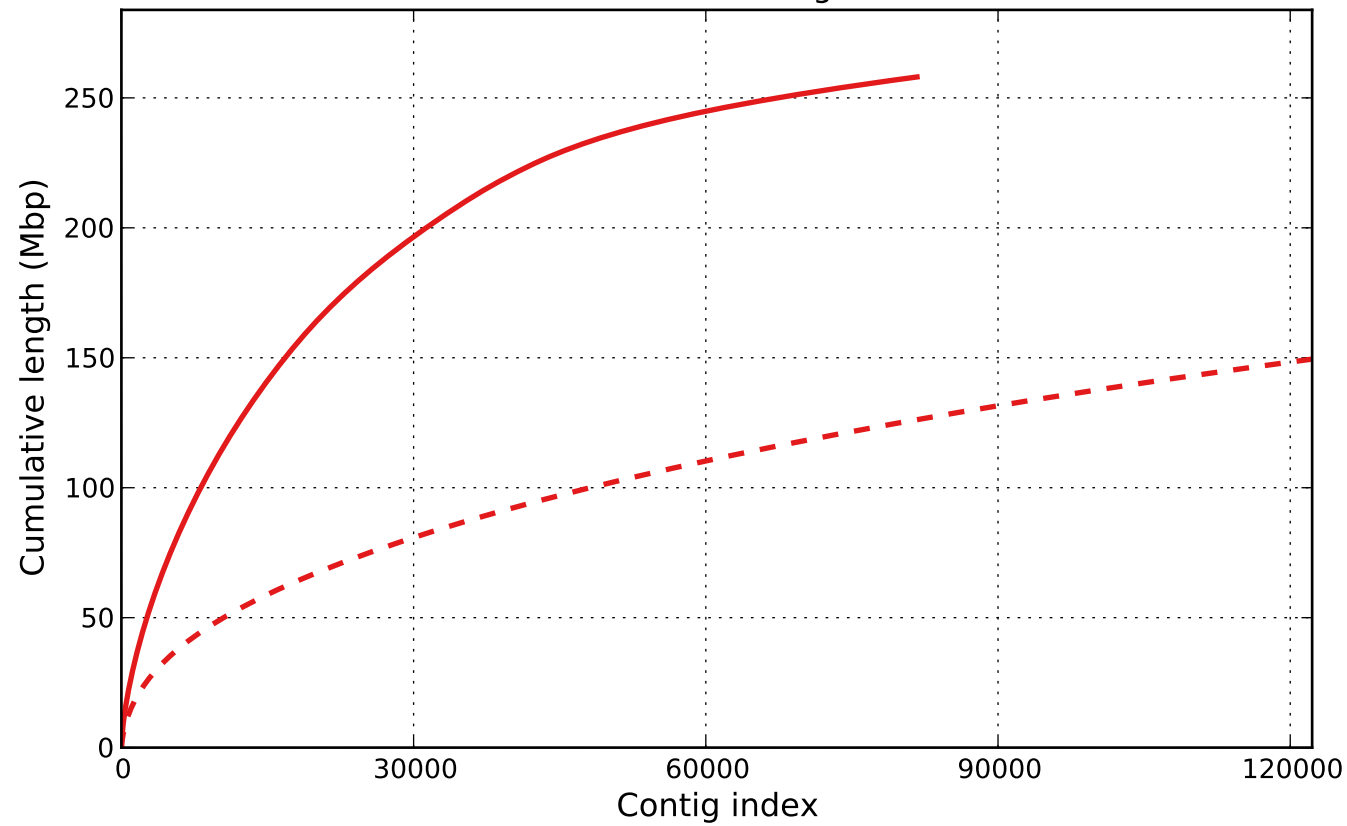

Cumulative length

— SOAPdenovo2.scafSeq - - SOAPdenovo2.scafSeq_broken