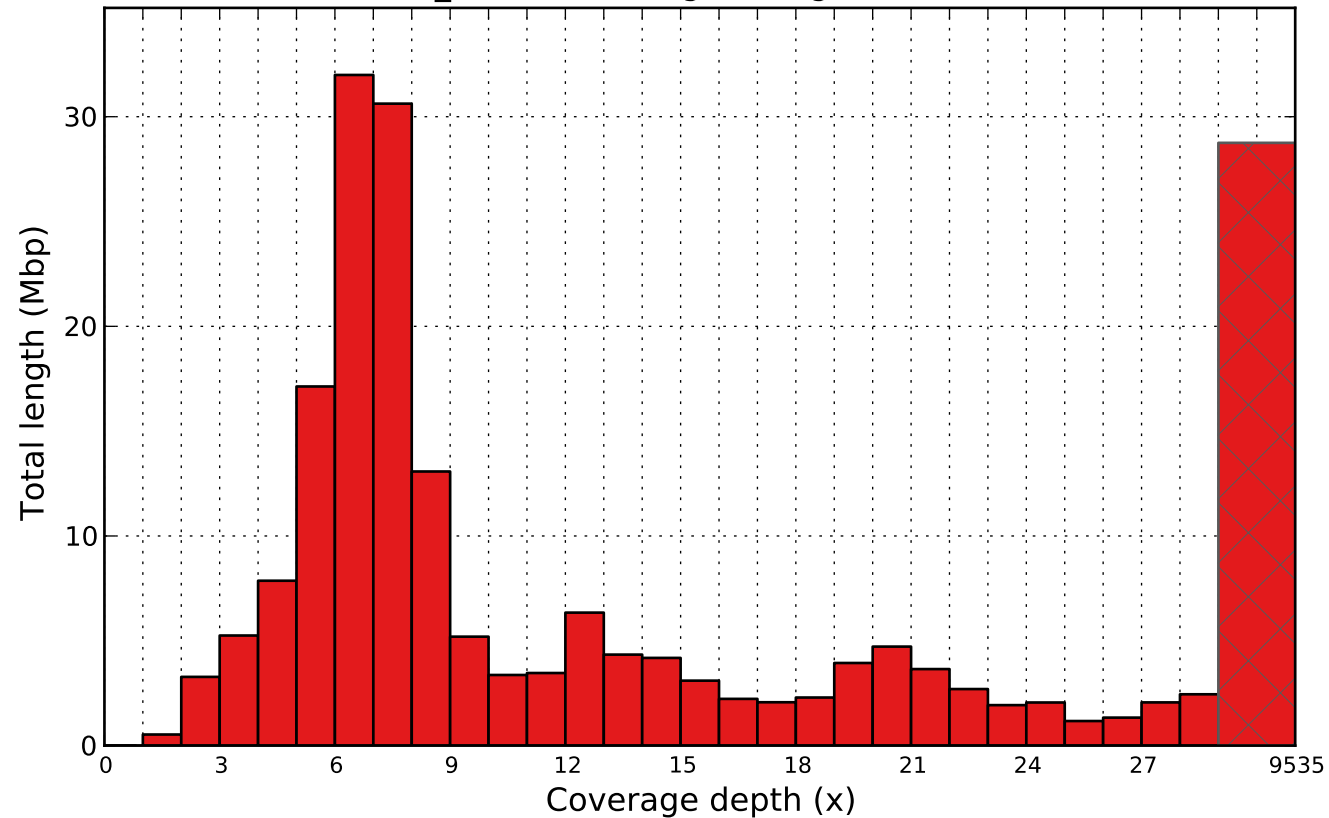

scaffolds\_broken coverage histogram (bin size: 1x)

scaffolds\_broken