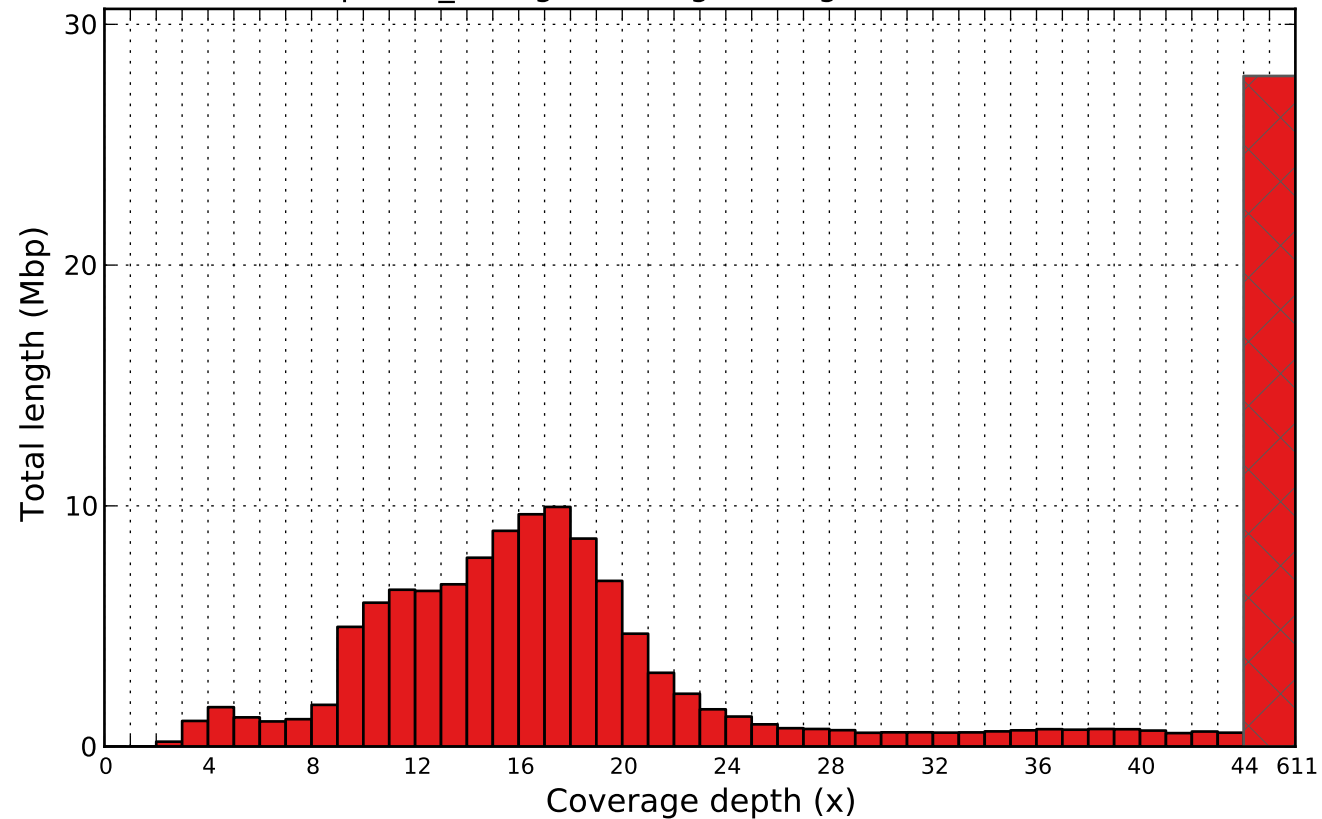

simplified_contigs coverage histogram (bin size: 1x)

simplified_contigs