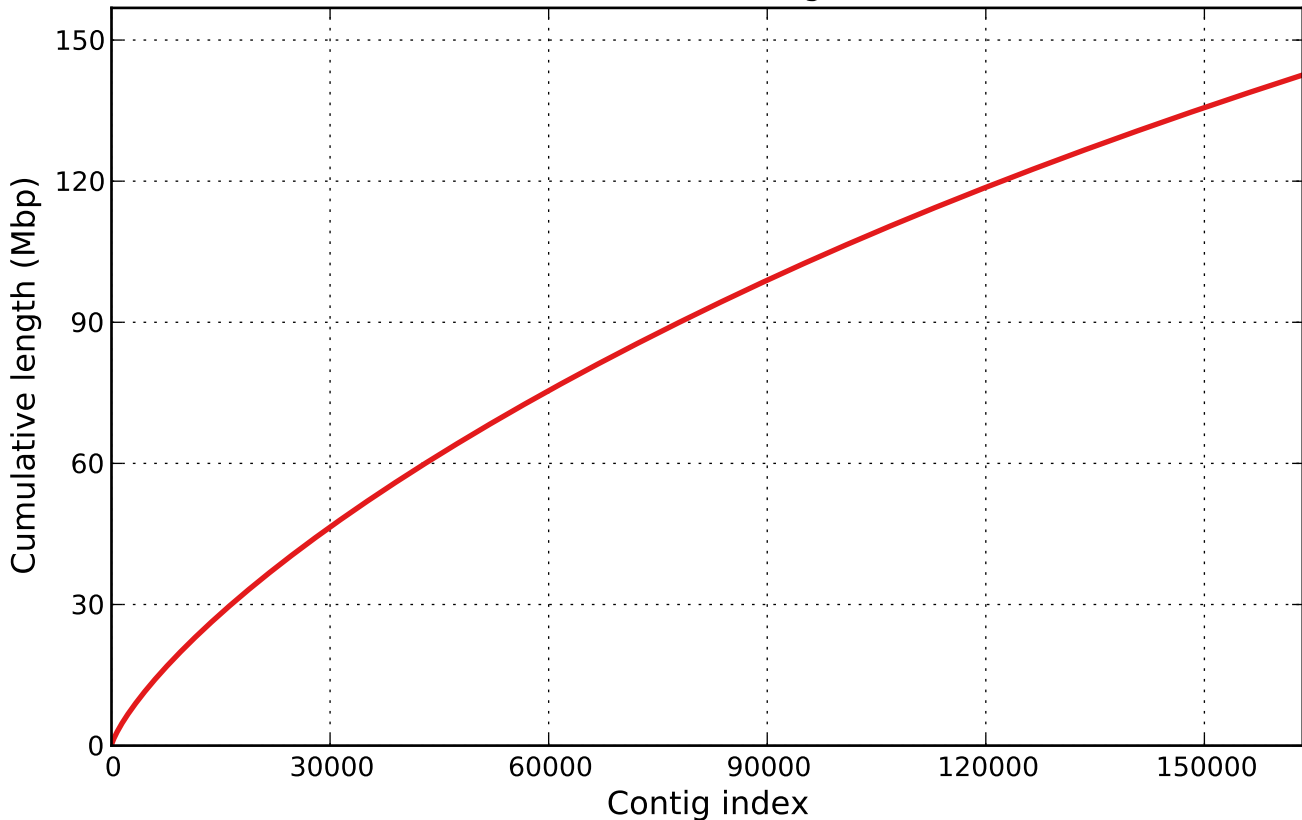

Cumulative length

— simplified_contigs