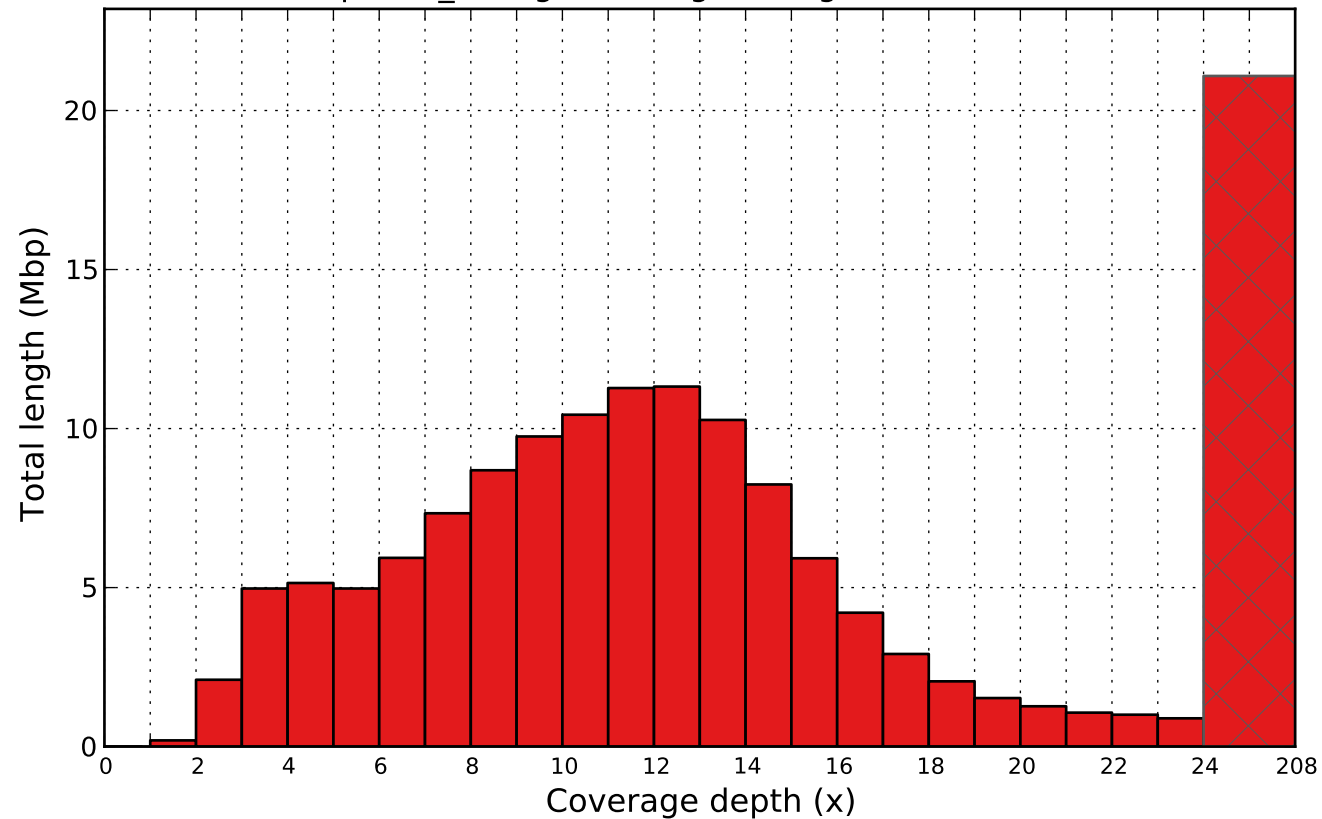

simplified\_contigs coverage histogram (bin size: 1x)

simplified\_contigs