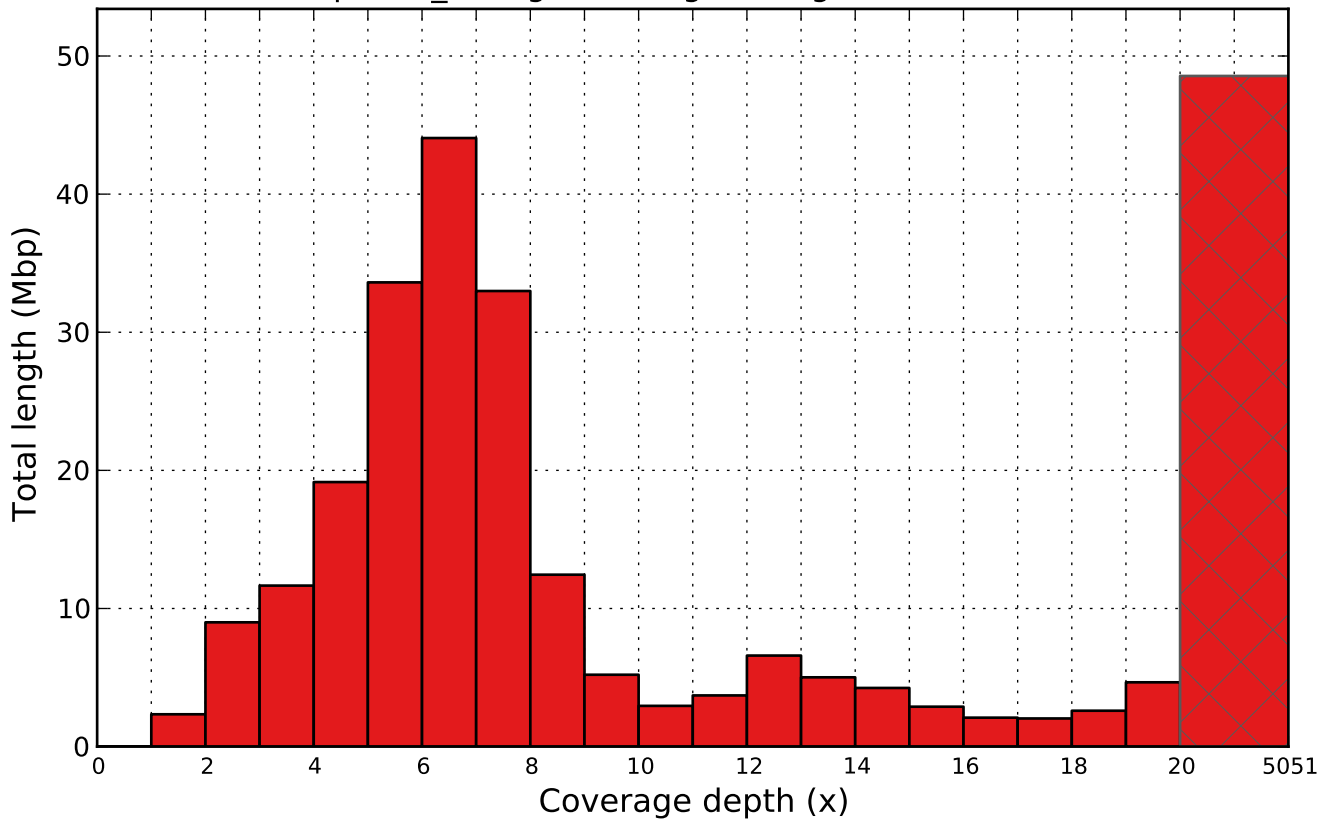

simplified_contigs coverage histogram (bin size: 1x)

 simplified_contigs