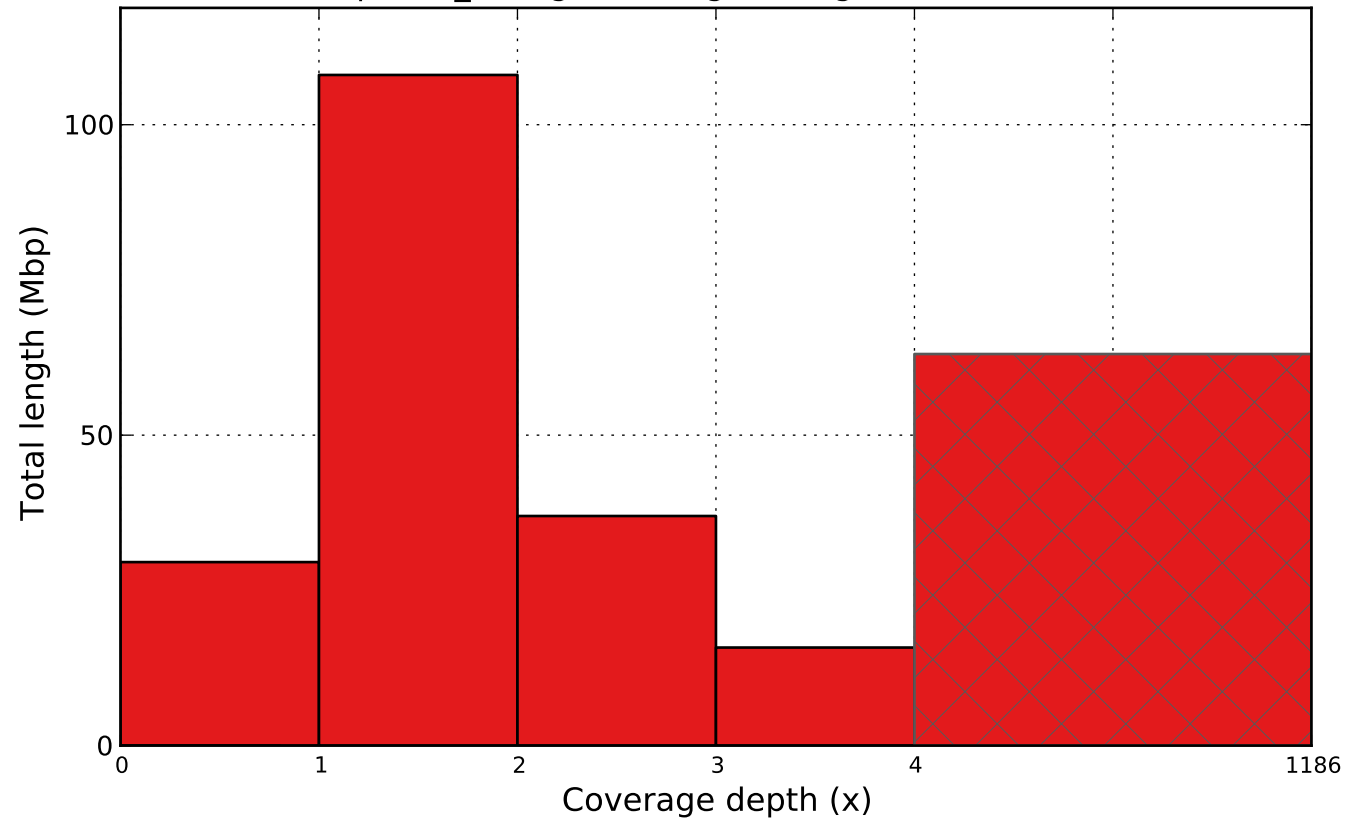

simplified_contigs coverage histogram (bin size: 1x)

 simplified_contigs