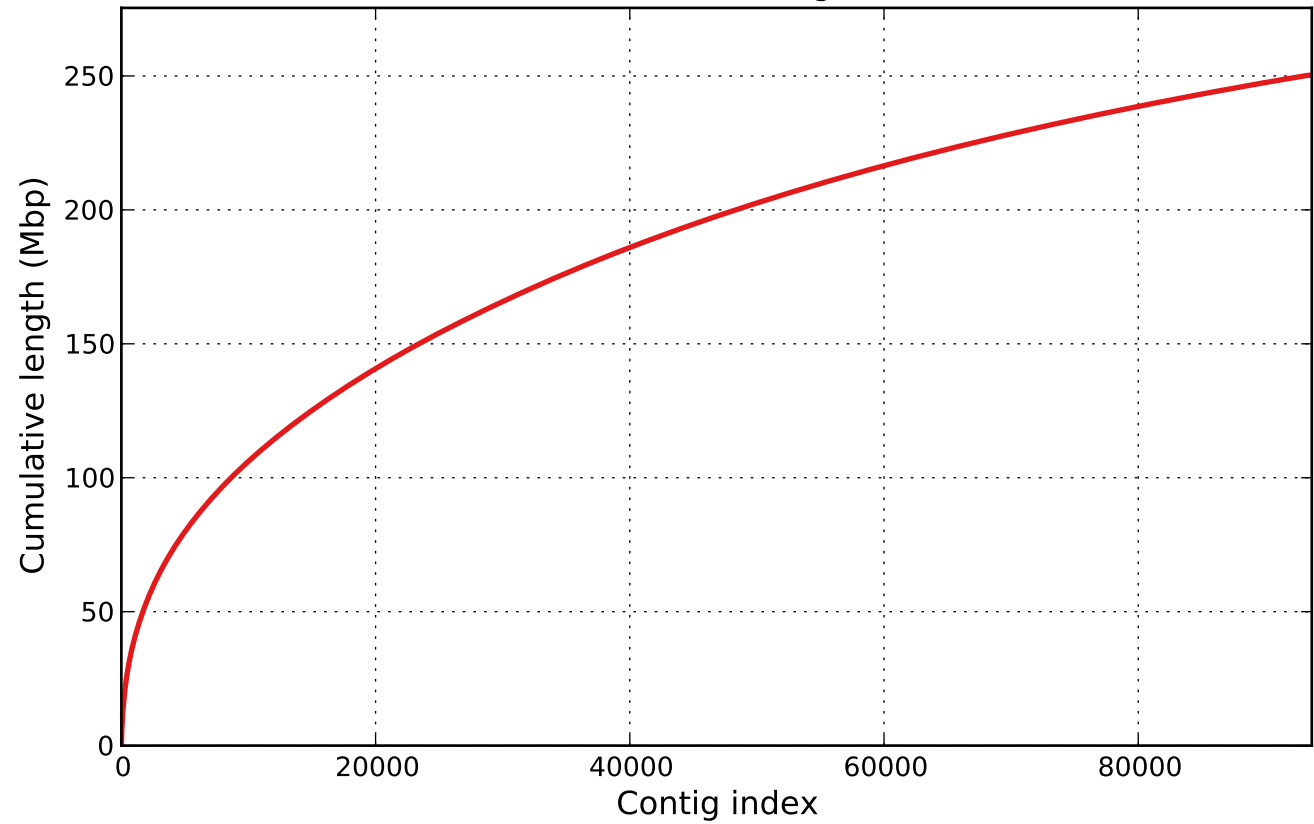

Cumulative length

— simplified\_contigs