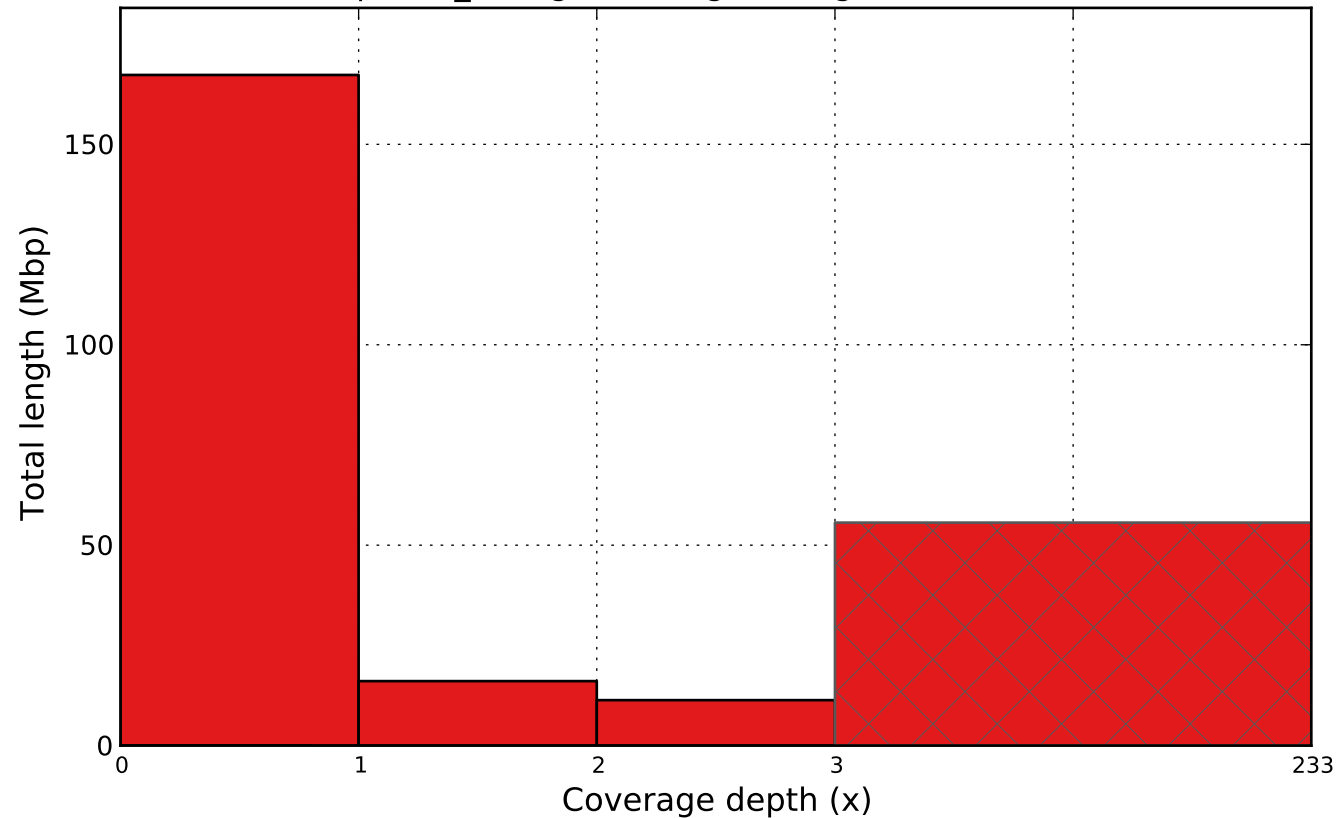

simplified\_contigs coverage histogram (bin size: 1x)

simplified\_contigs