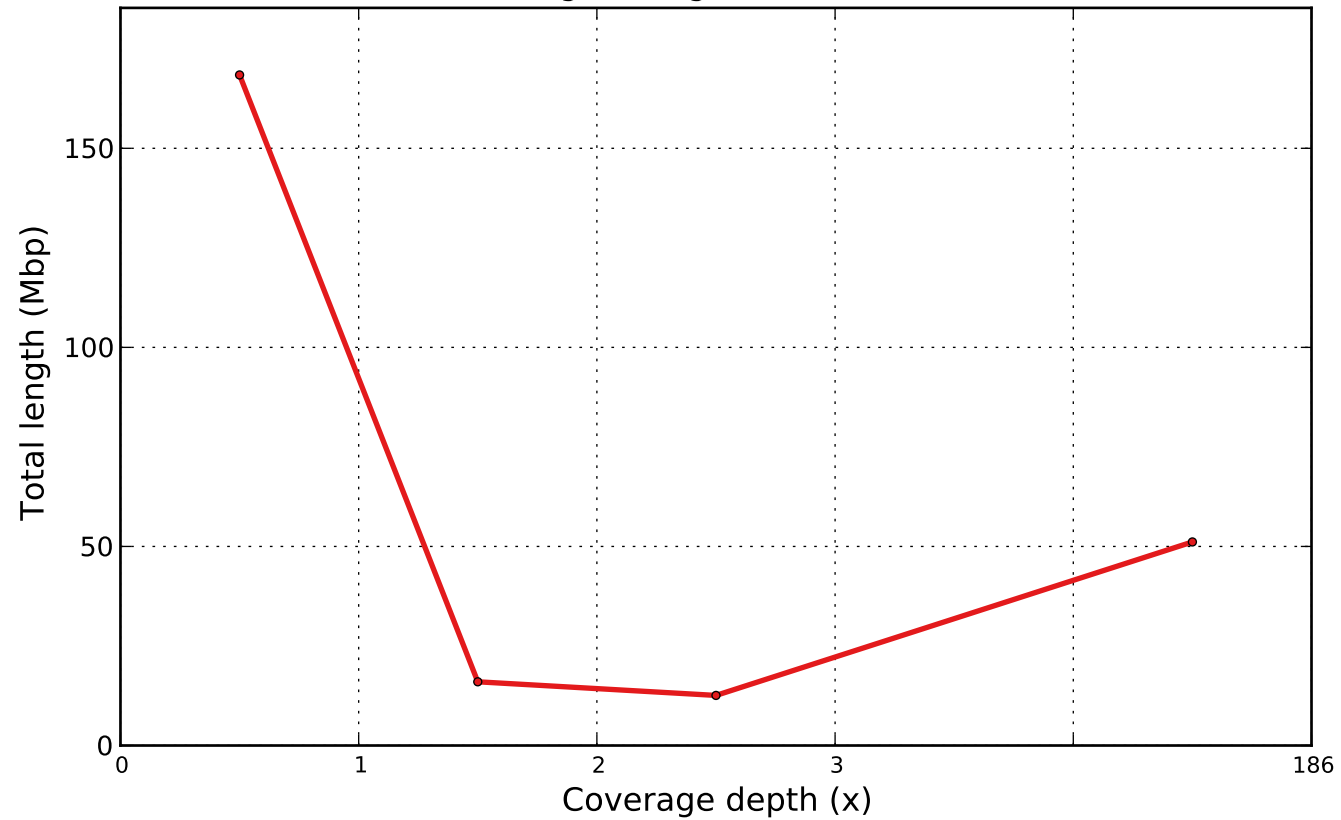

Coverage histogram (bin size: 1x)

contigs