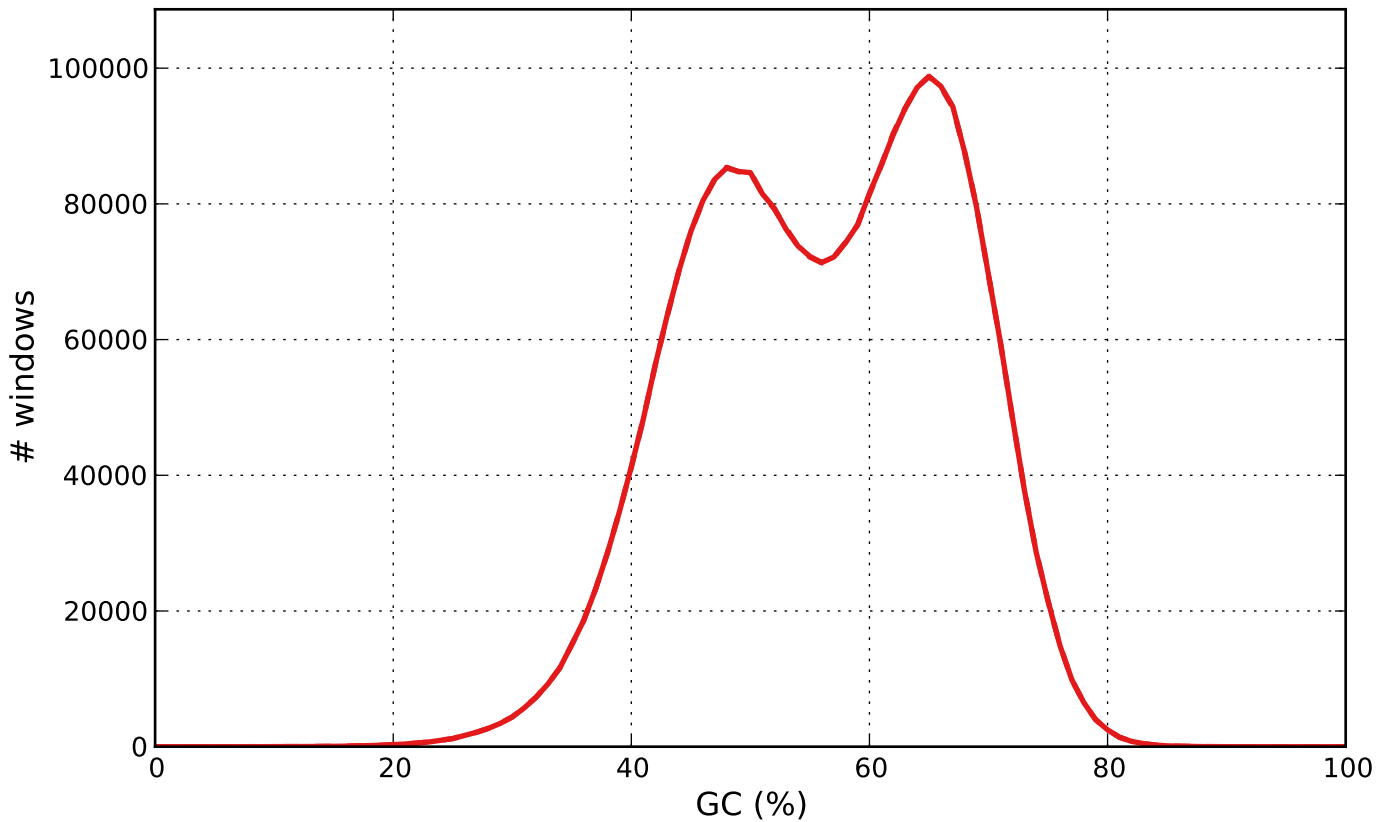

GC content

— scaffolds - - scaffolds_broken