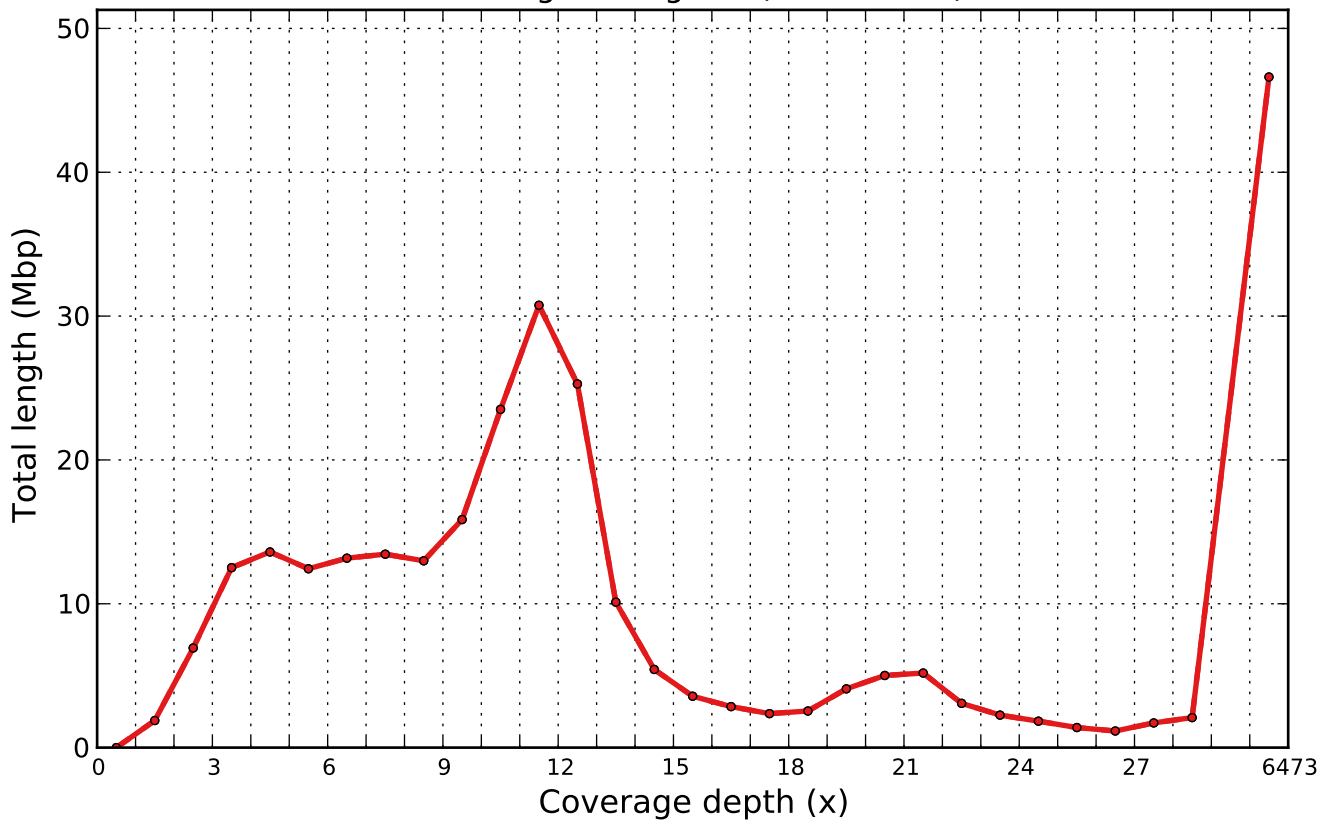

Coverage histogram (bin size: 1x)

● scaffolds ● scaffolds_broken