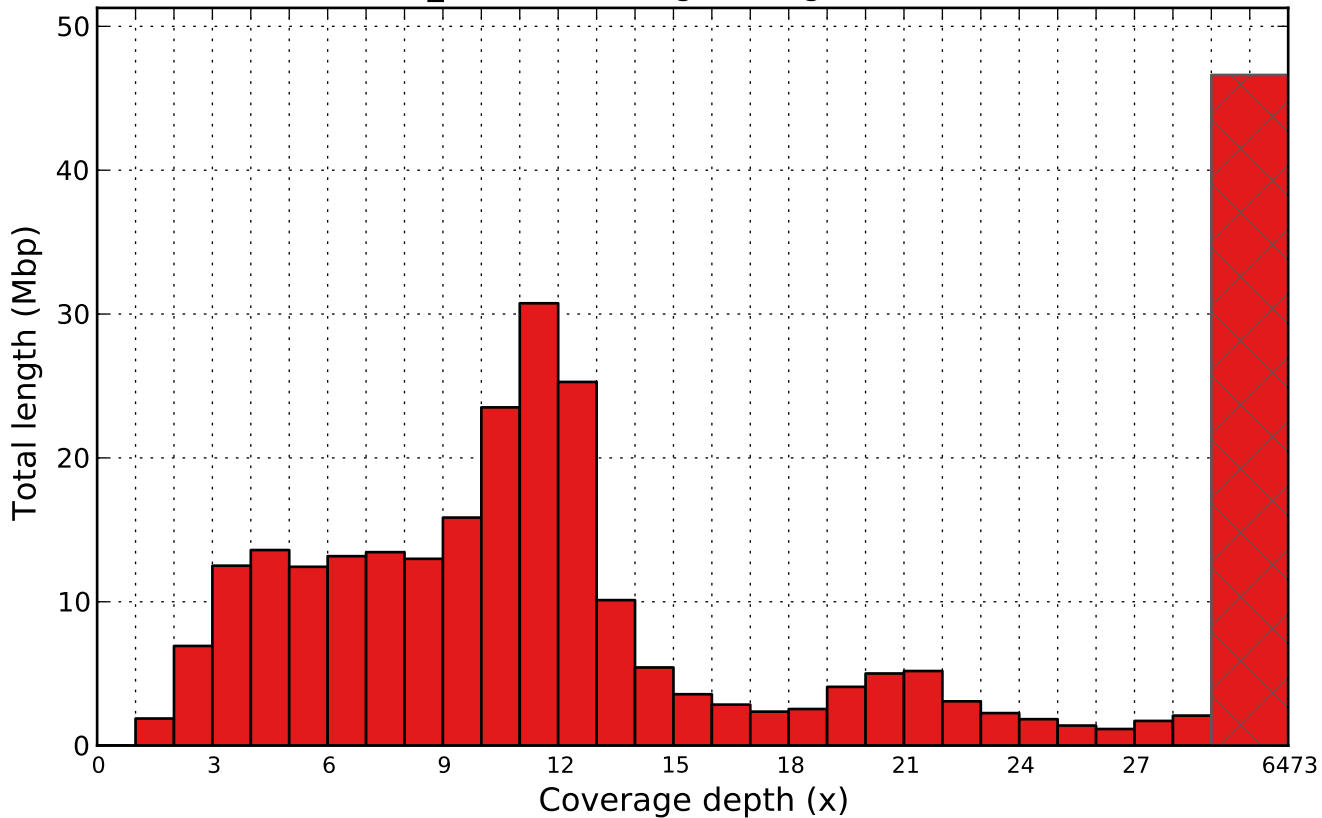

scaffolds_broken coverage histogram (bin size: 1x)

scaffolds_broken