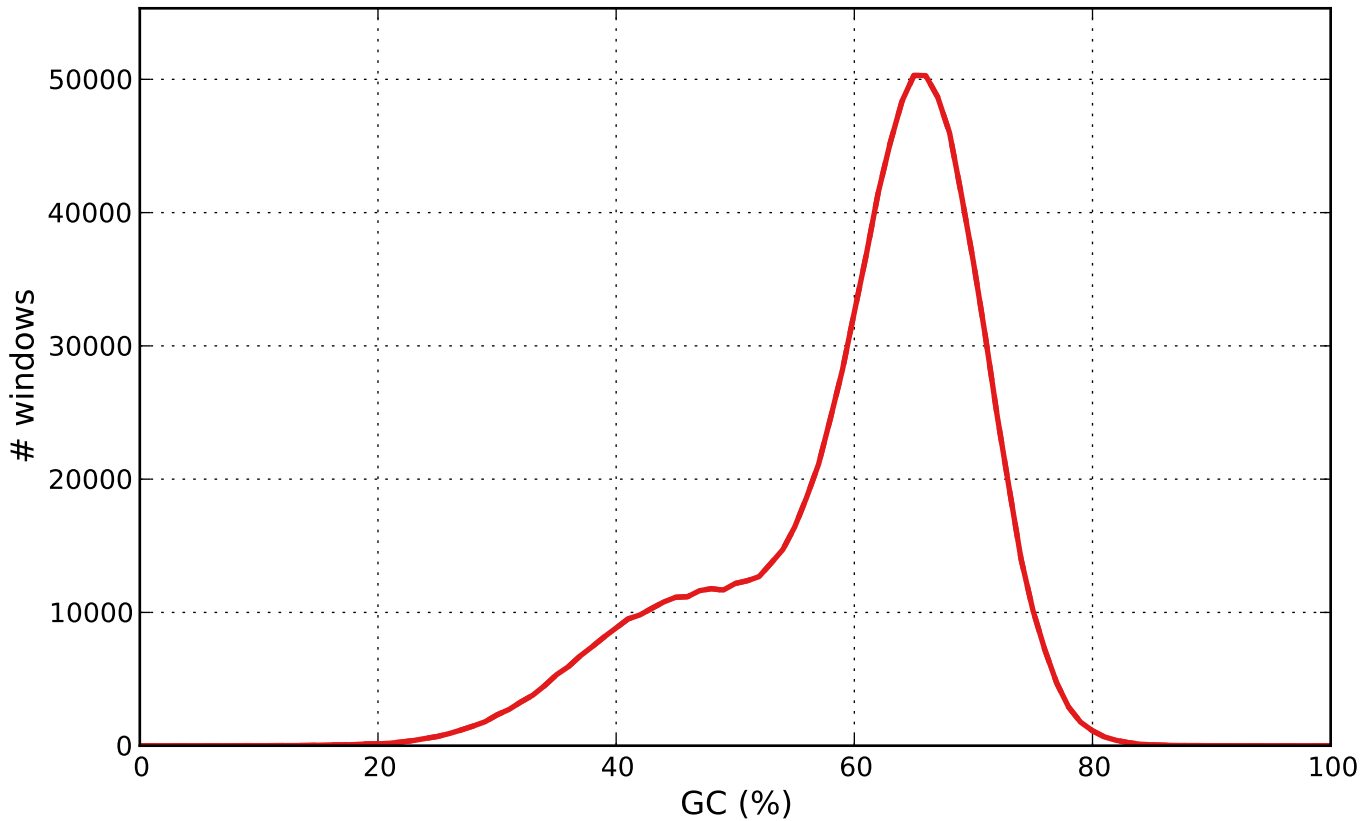

GC content

— scaffolds - - - scaffolds_broken