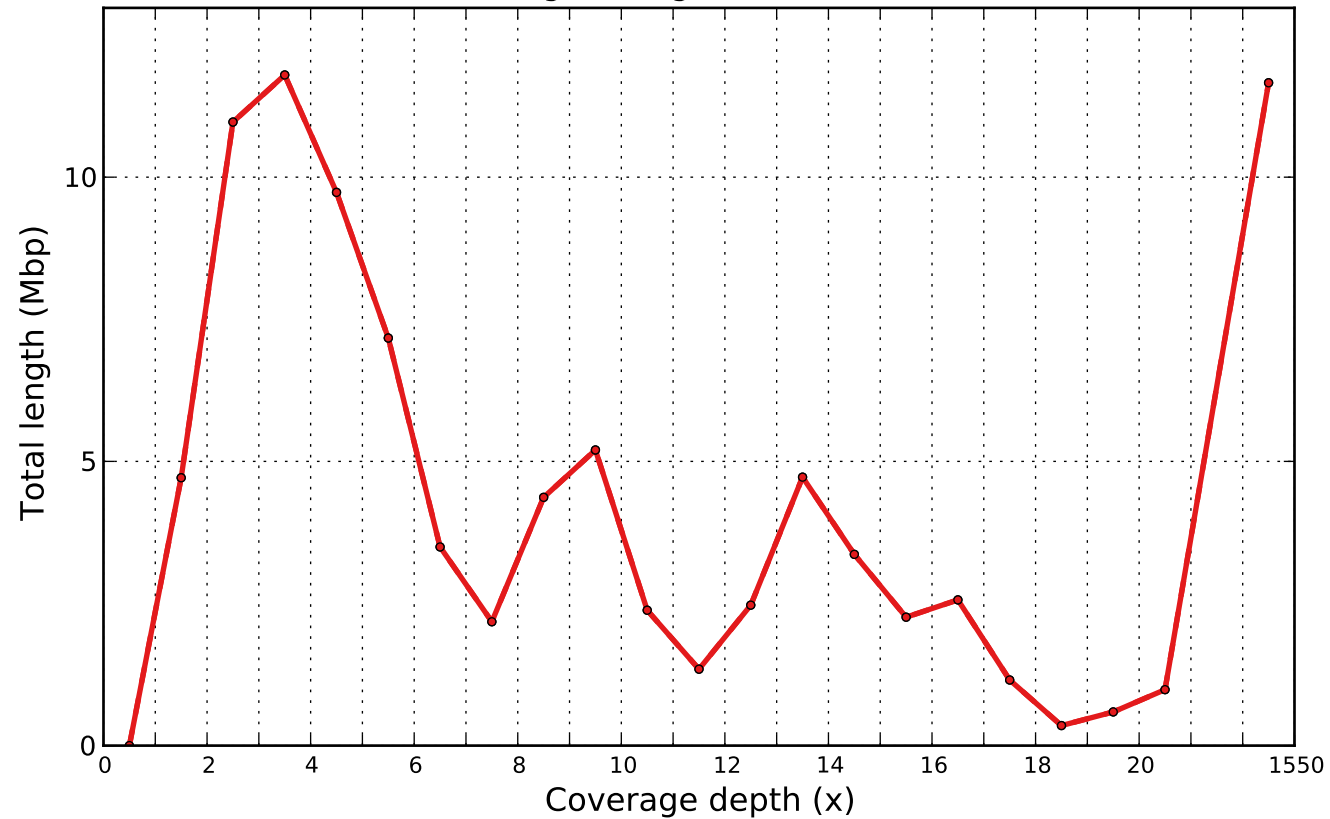

Coverage histogram (bin size: 1x)

● scaffolds ● scaffolds_broken