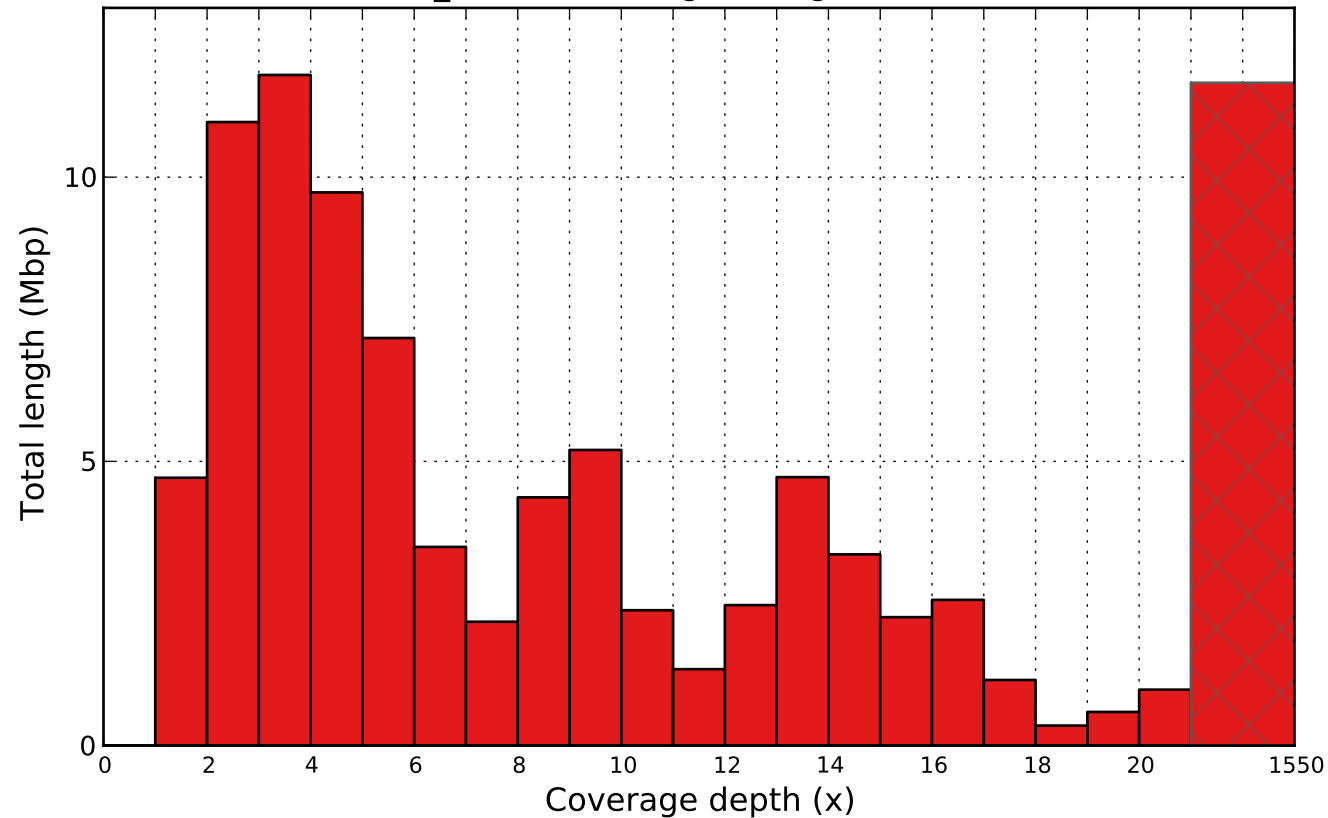

scaffolds\_broken coverage histogram (bin size: 1x)

scaffolds\_broken