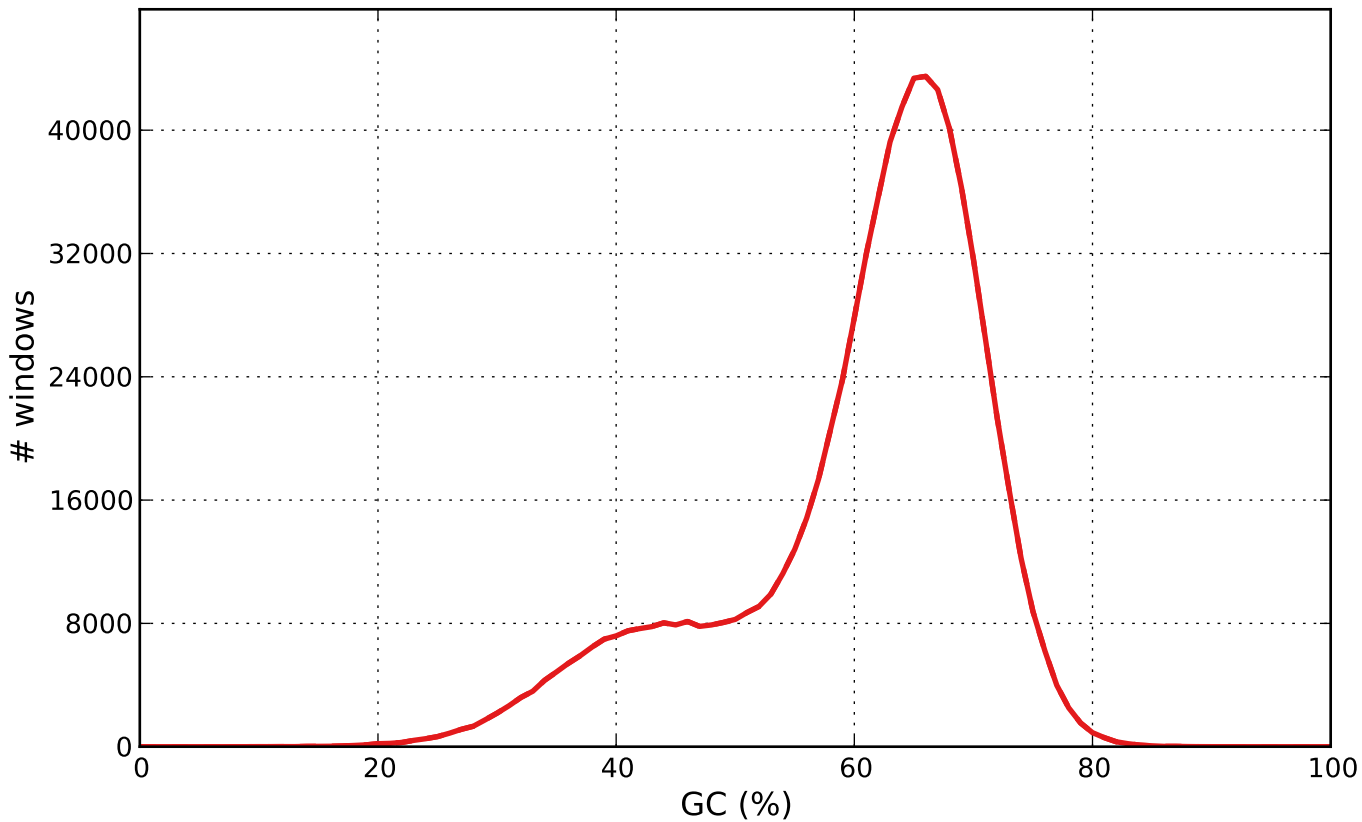

GC content

— scaffolds - - - scaffolds_broken