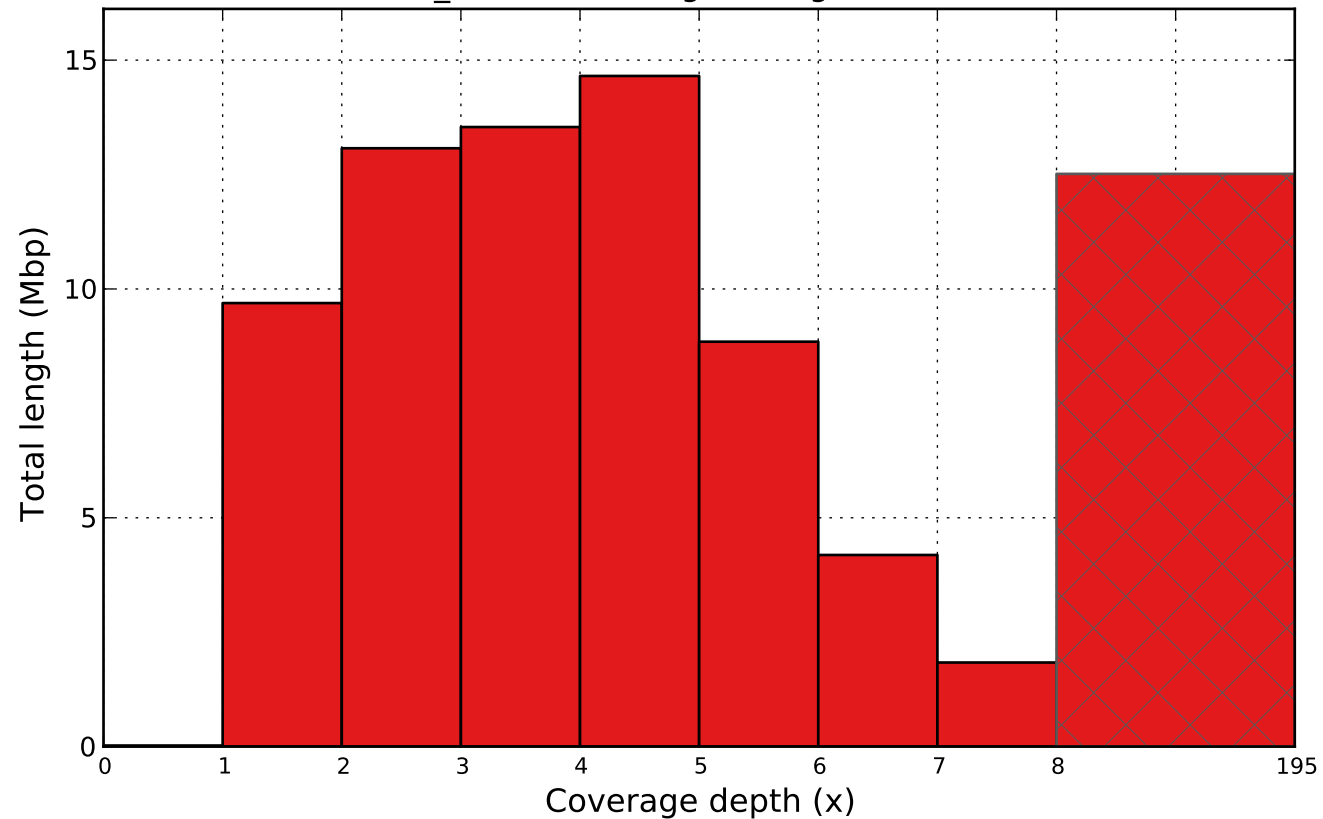

scaffolds_broken coverage histogram (bin size: 1x)

scaffolds_broken