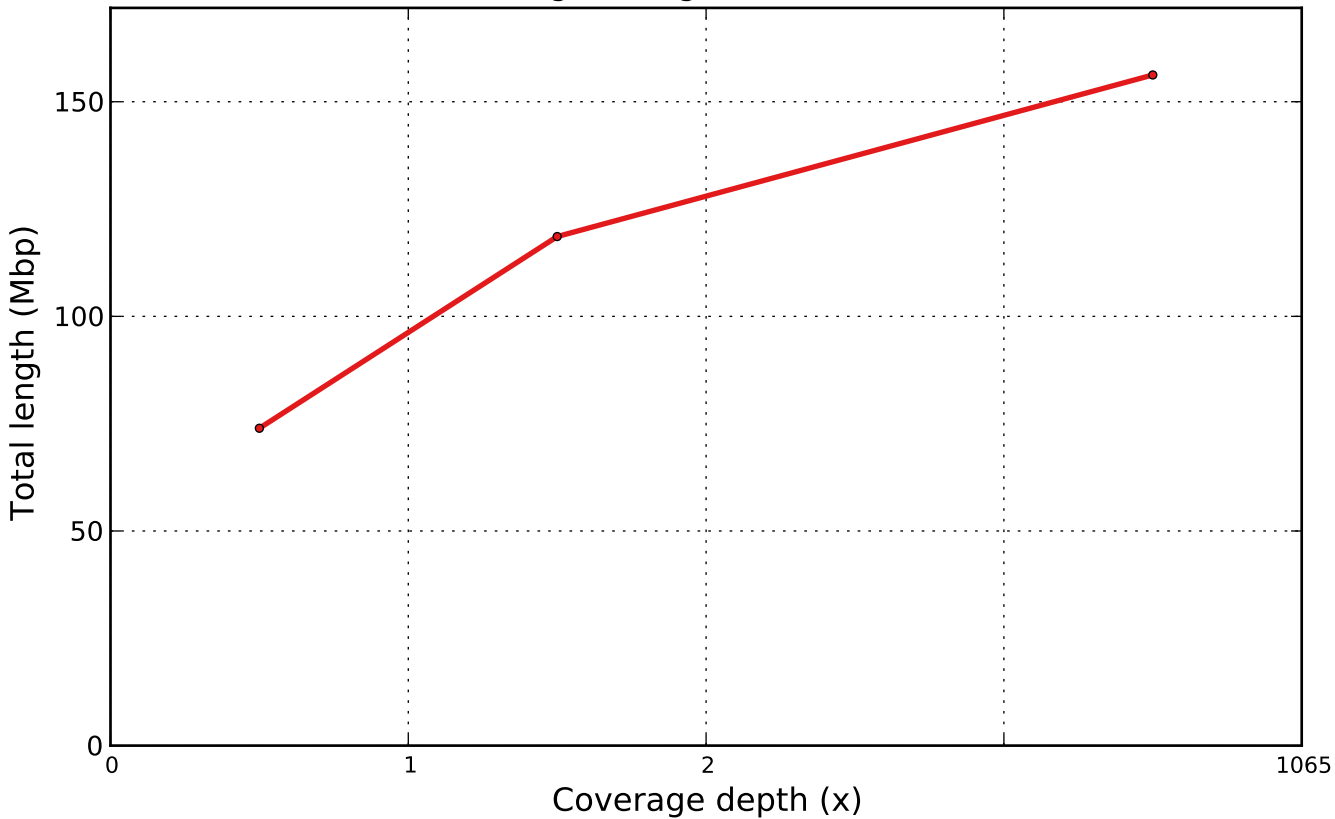

Coverage histogram (bin size: 1x)

● simplified_contigs