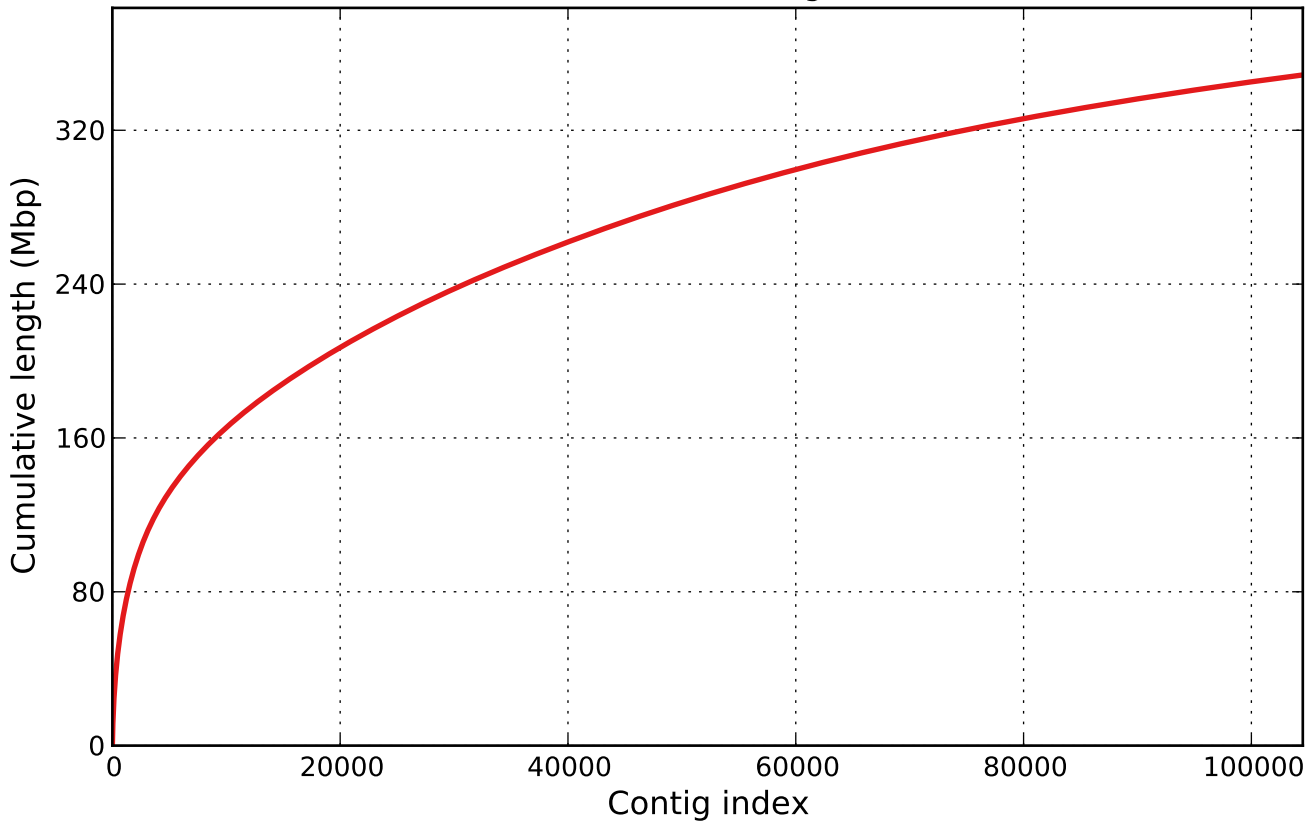

Cumulative length

— simplified_contigs