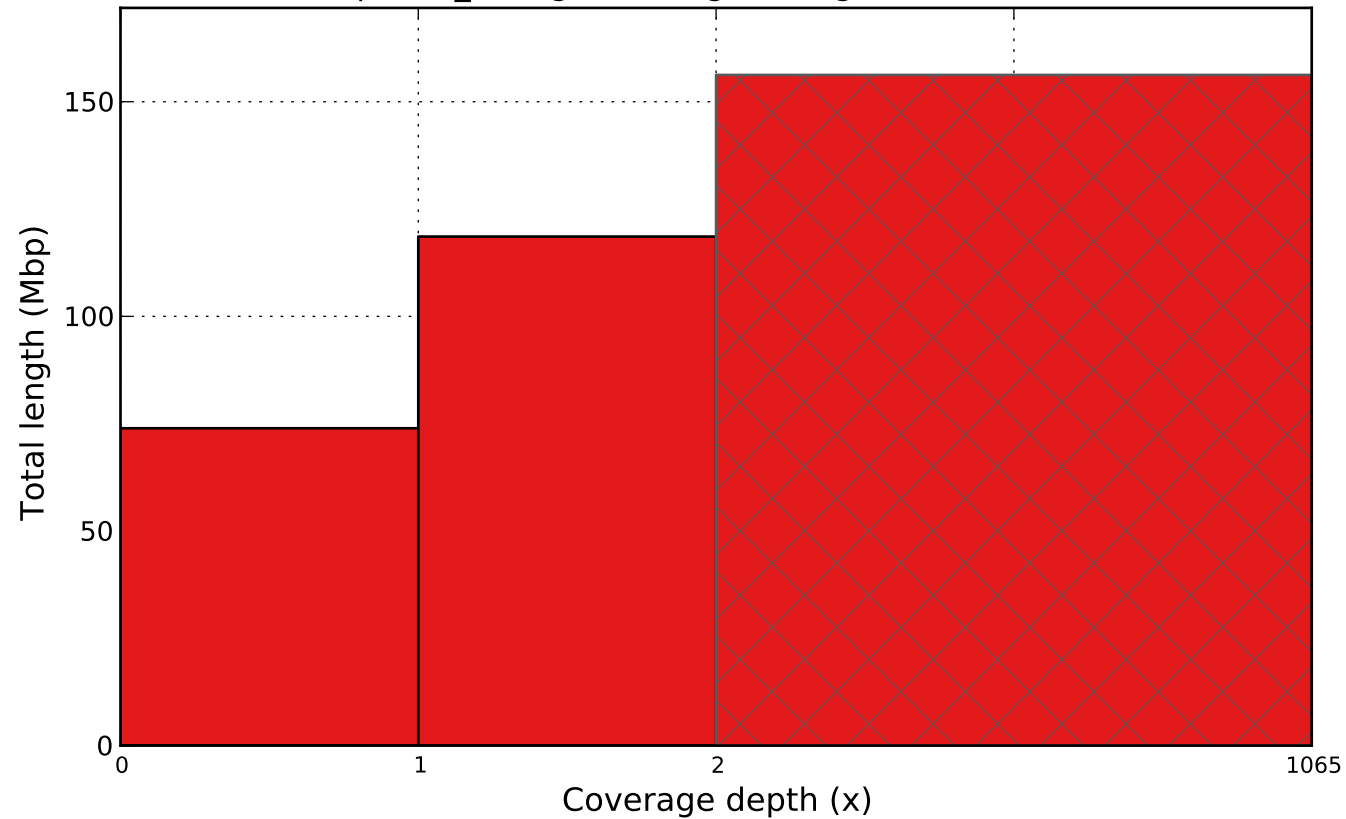

simplified_contigs coverage histogram (bin size: 1x)

 simplified_contigs