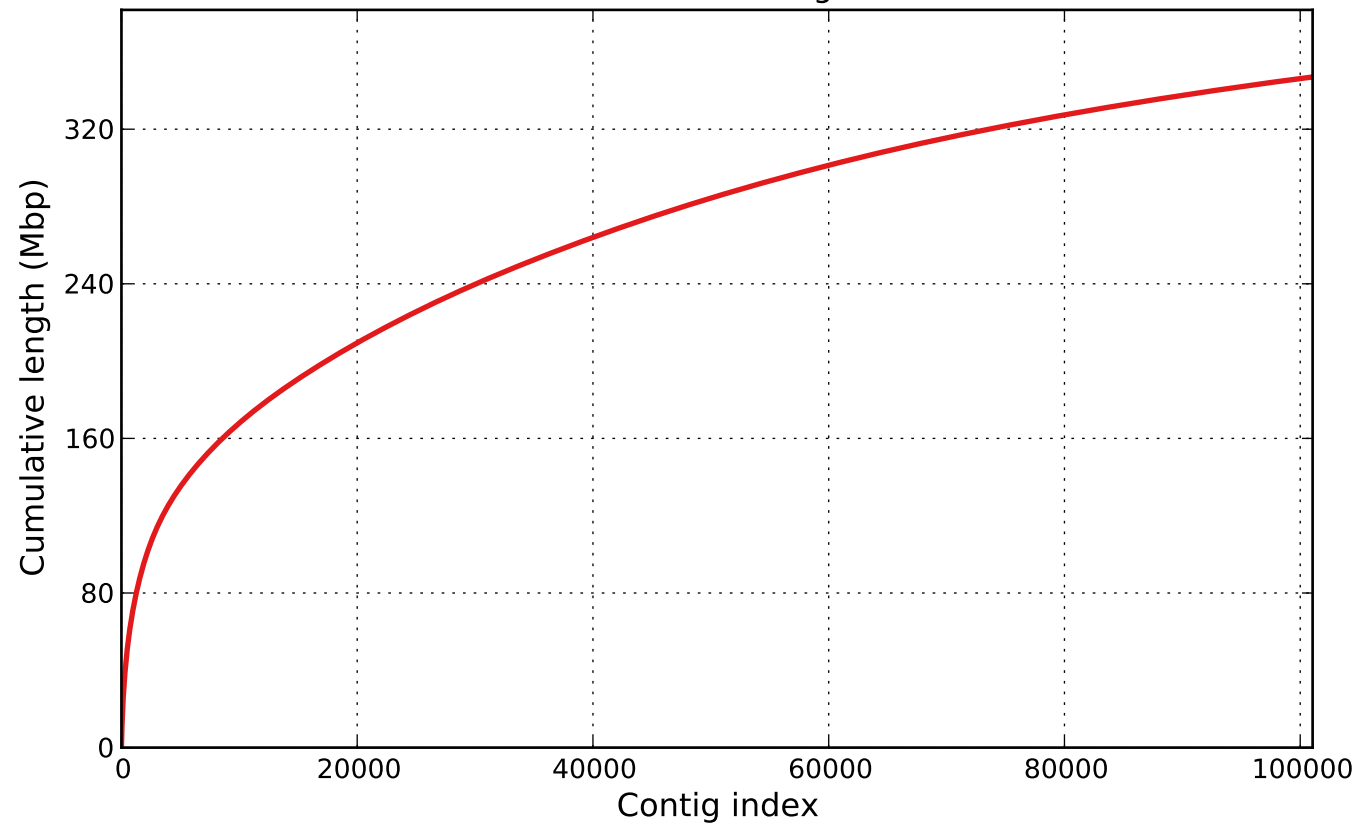

Cumulative length

— simplified\_contigs