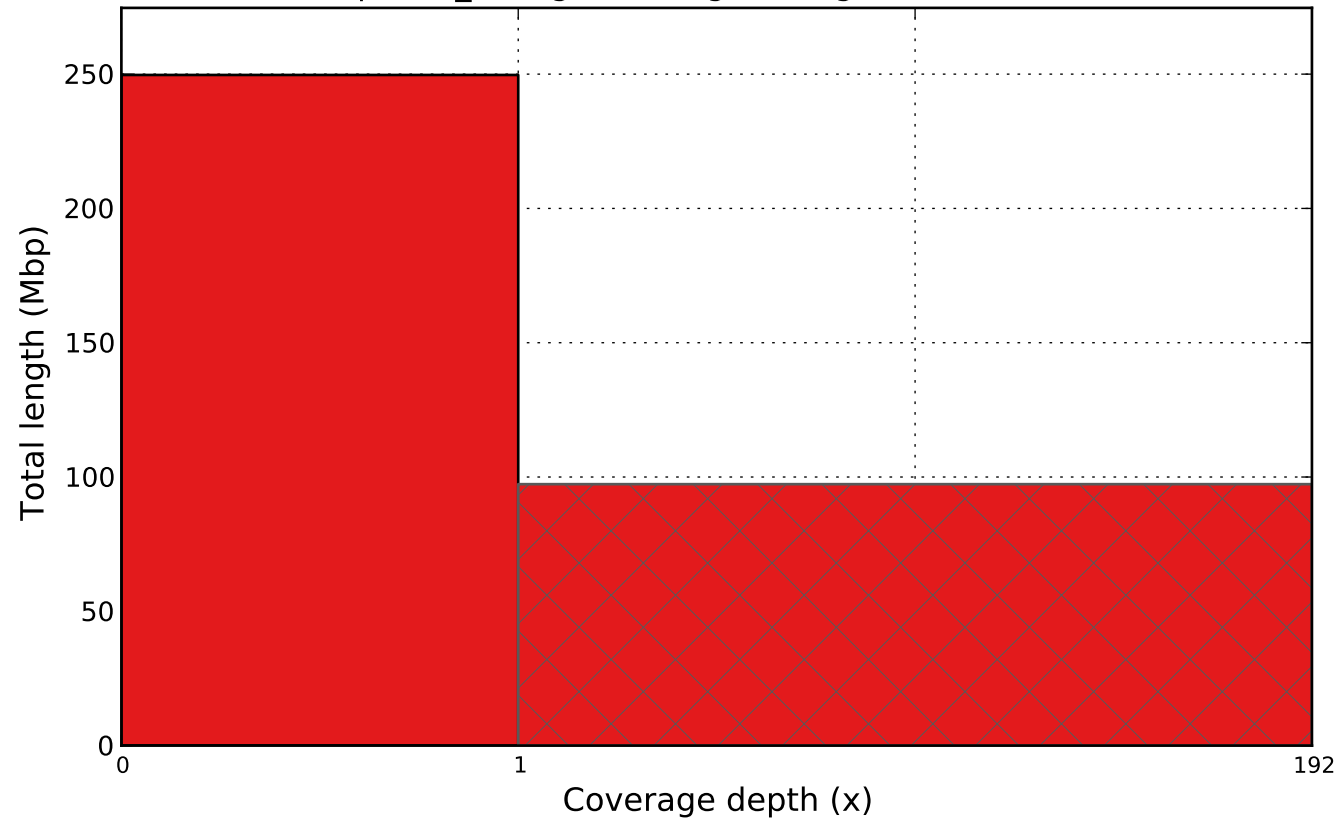

simplified_contigs coverage histogram (bin size: 1x)

■ simplified_contigs